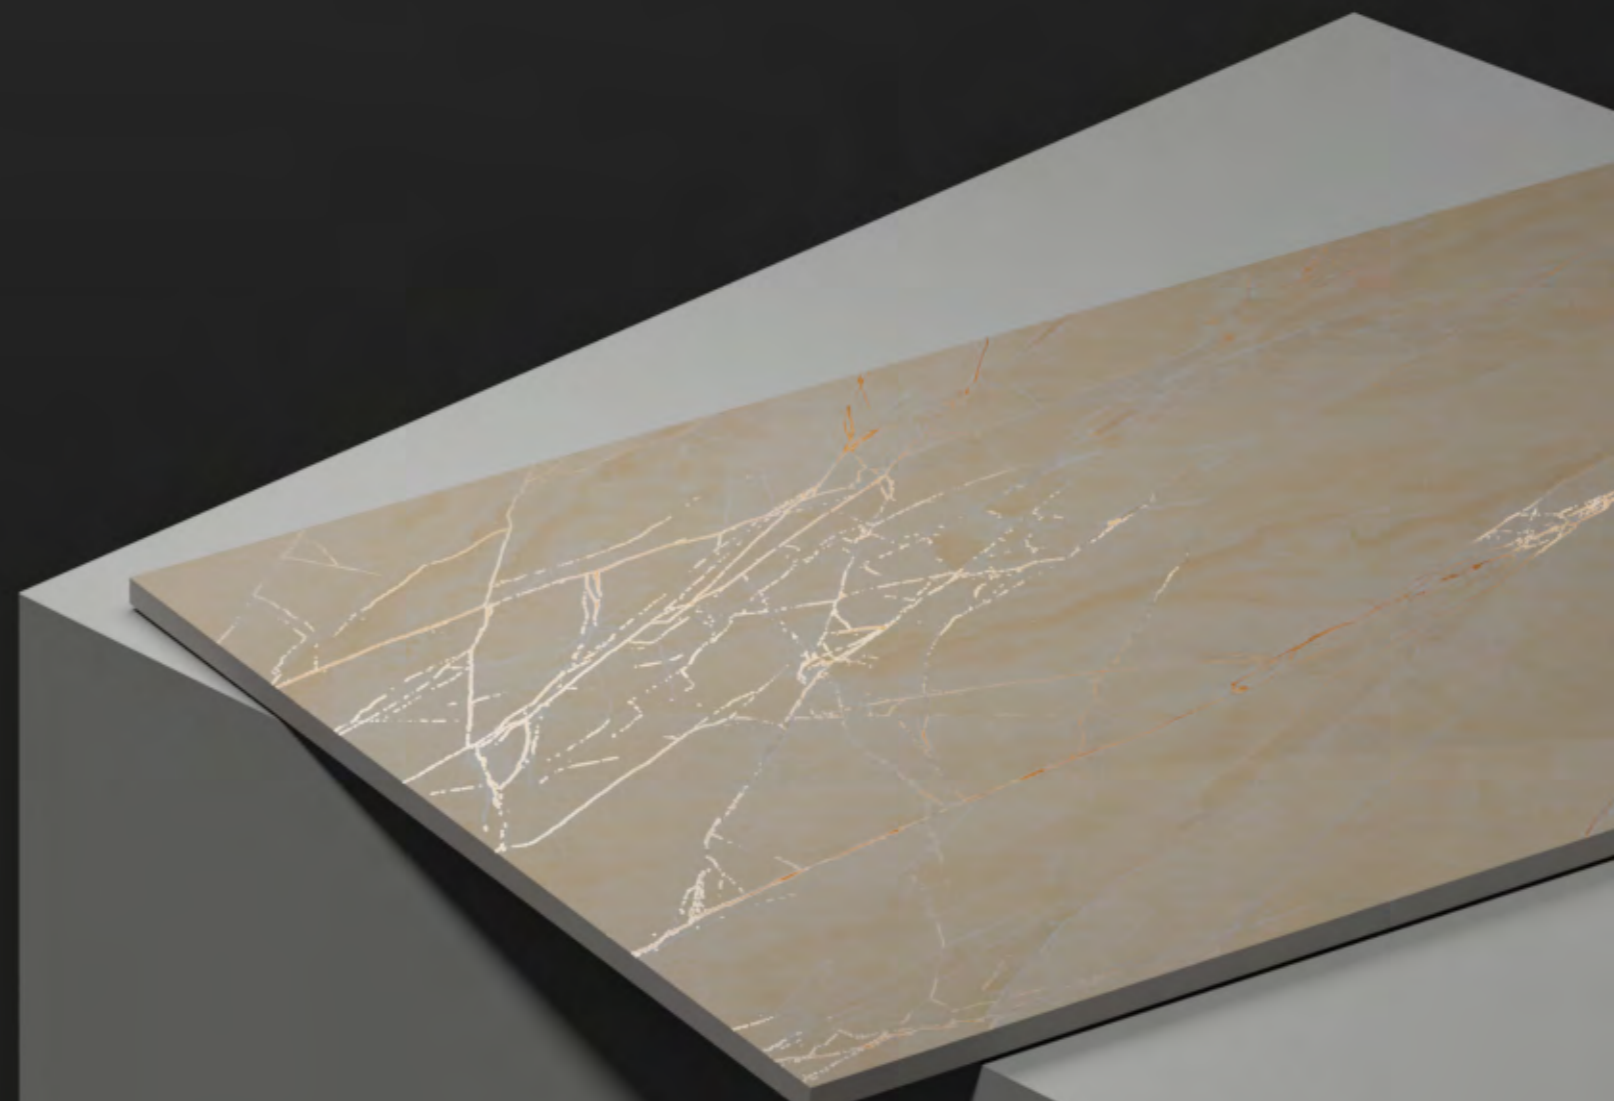

Environmental Friendly

KISHEL

"The trading partner of the 21st century"

CARVE VENICE

CRVING
600X1200MM

● Carving Area

Hygienic
Surfaces

Unalterable
Colours