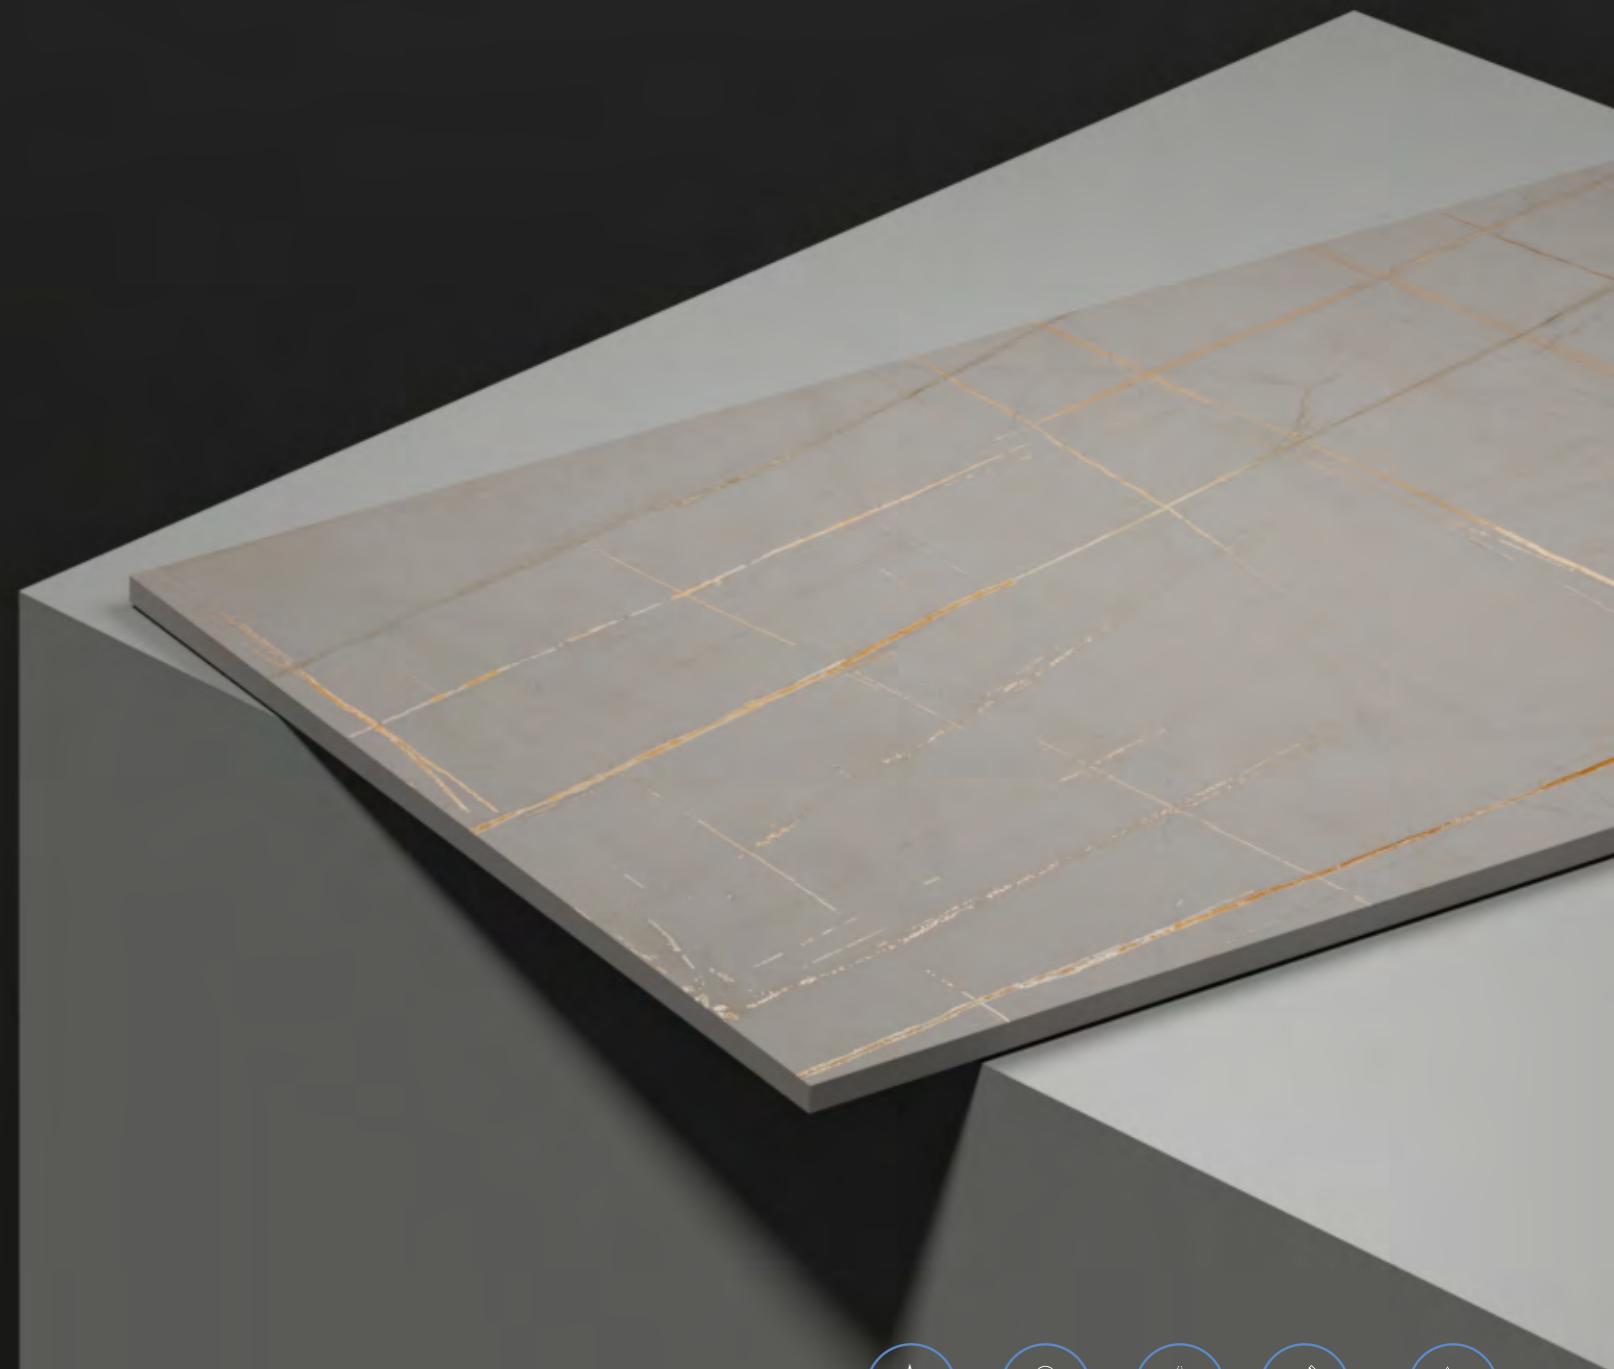

Hygienic Surfaces

Unalterable Colours

Heat Resistant

Chemical Resistant

Environmental Friendly