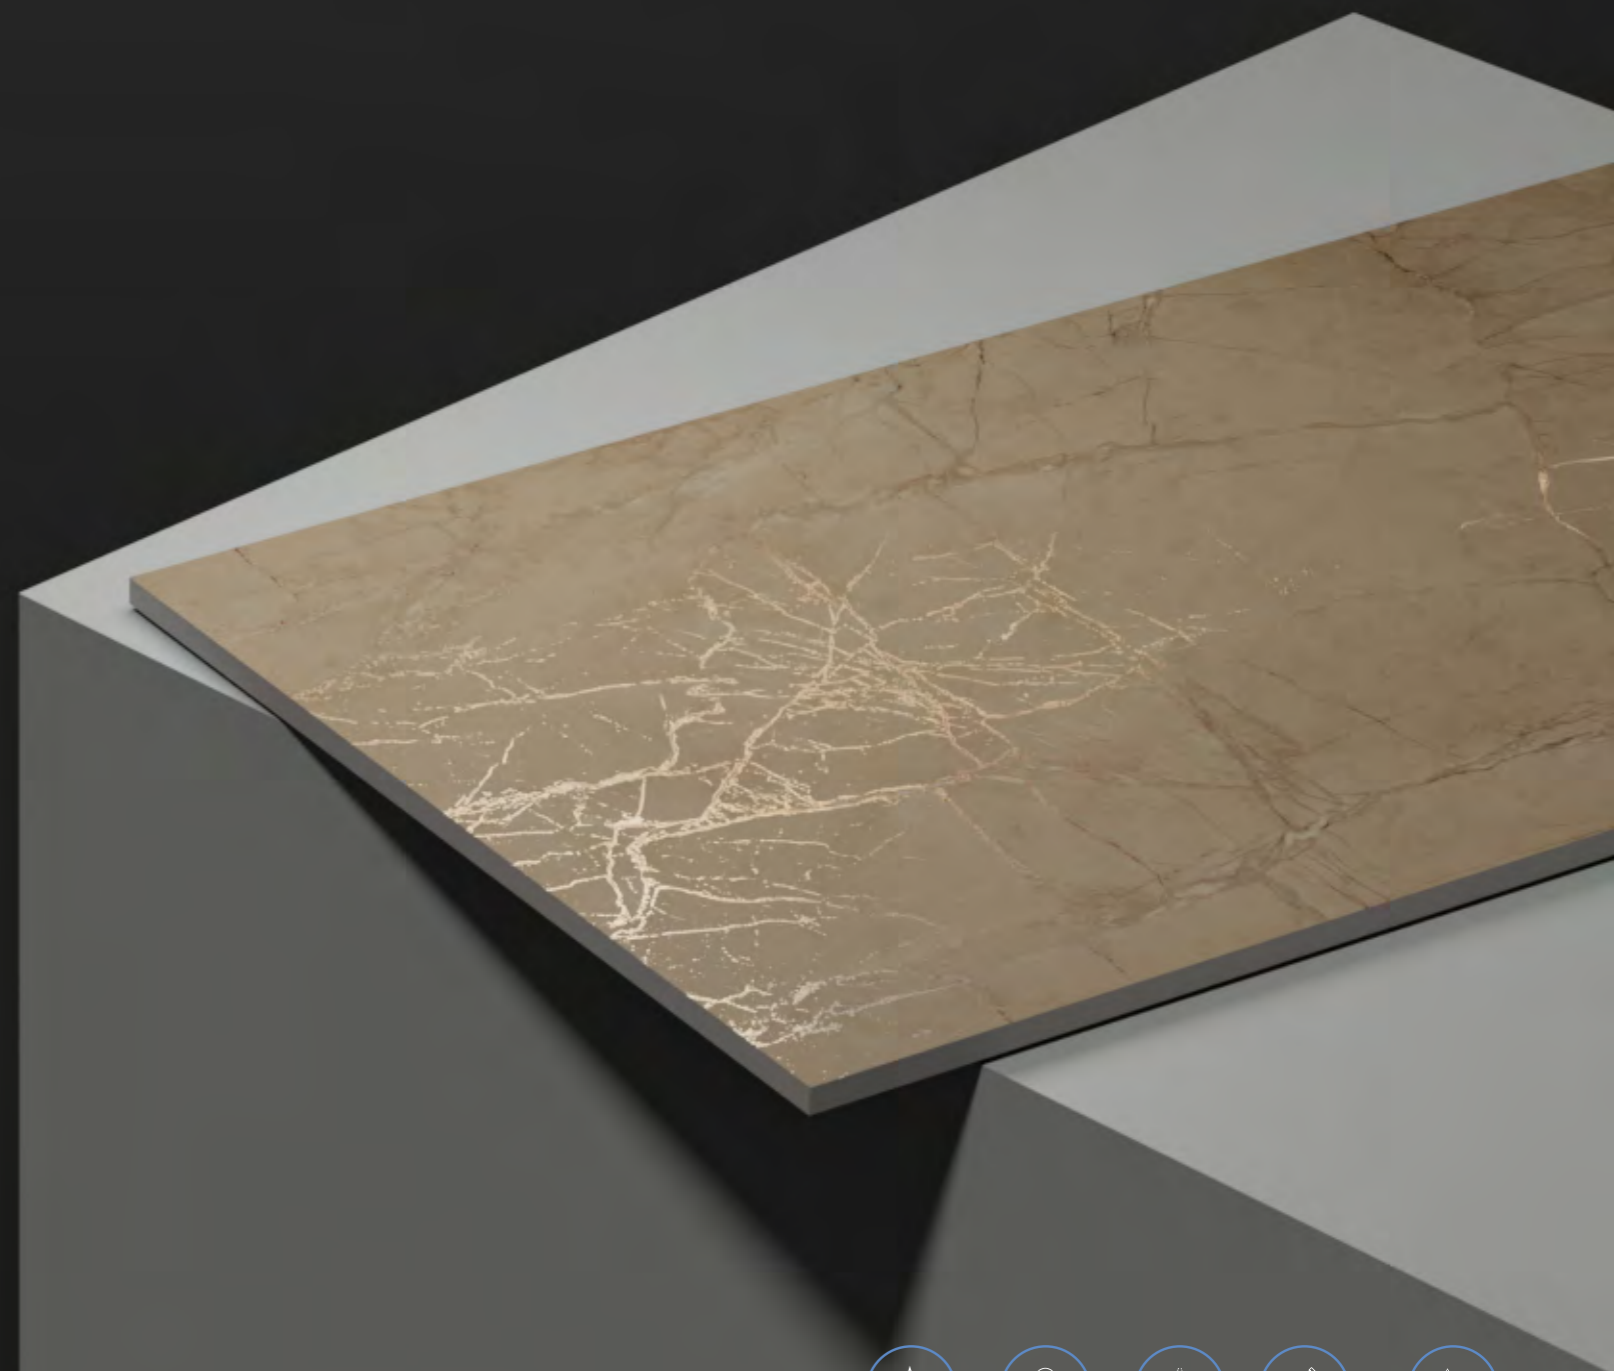

Hygienic Surfaces

Unalterable Colours

Heat Resistant

Chemical Resistant

Environmental Friendly