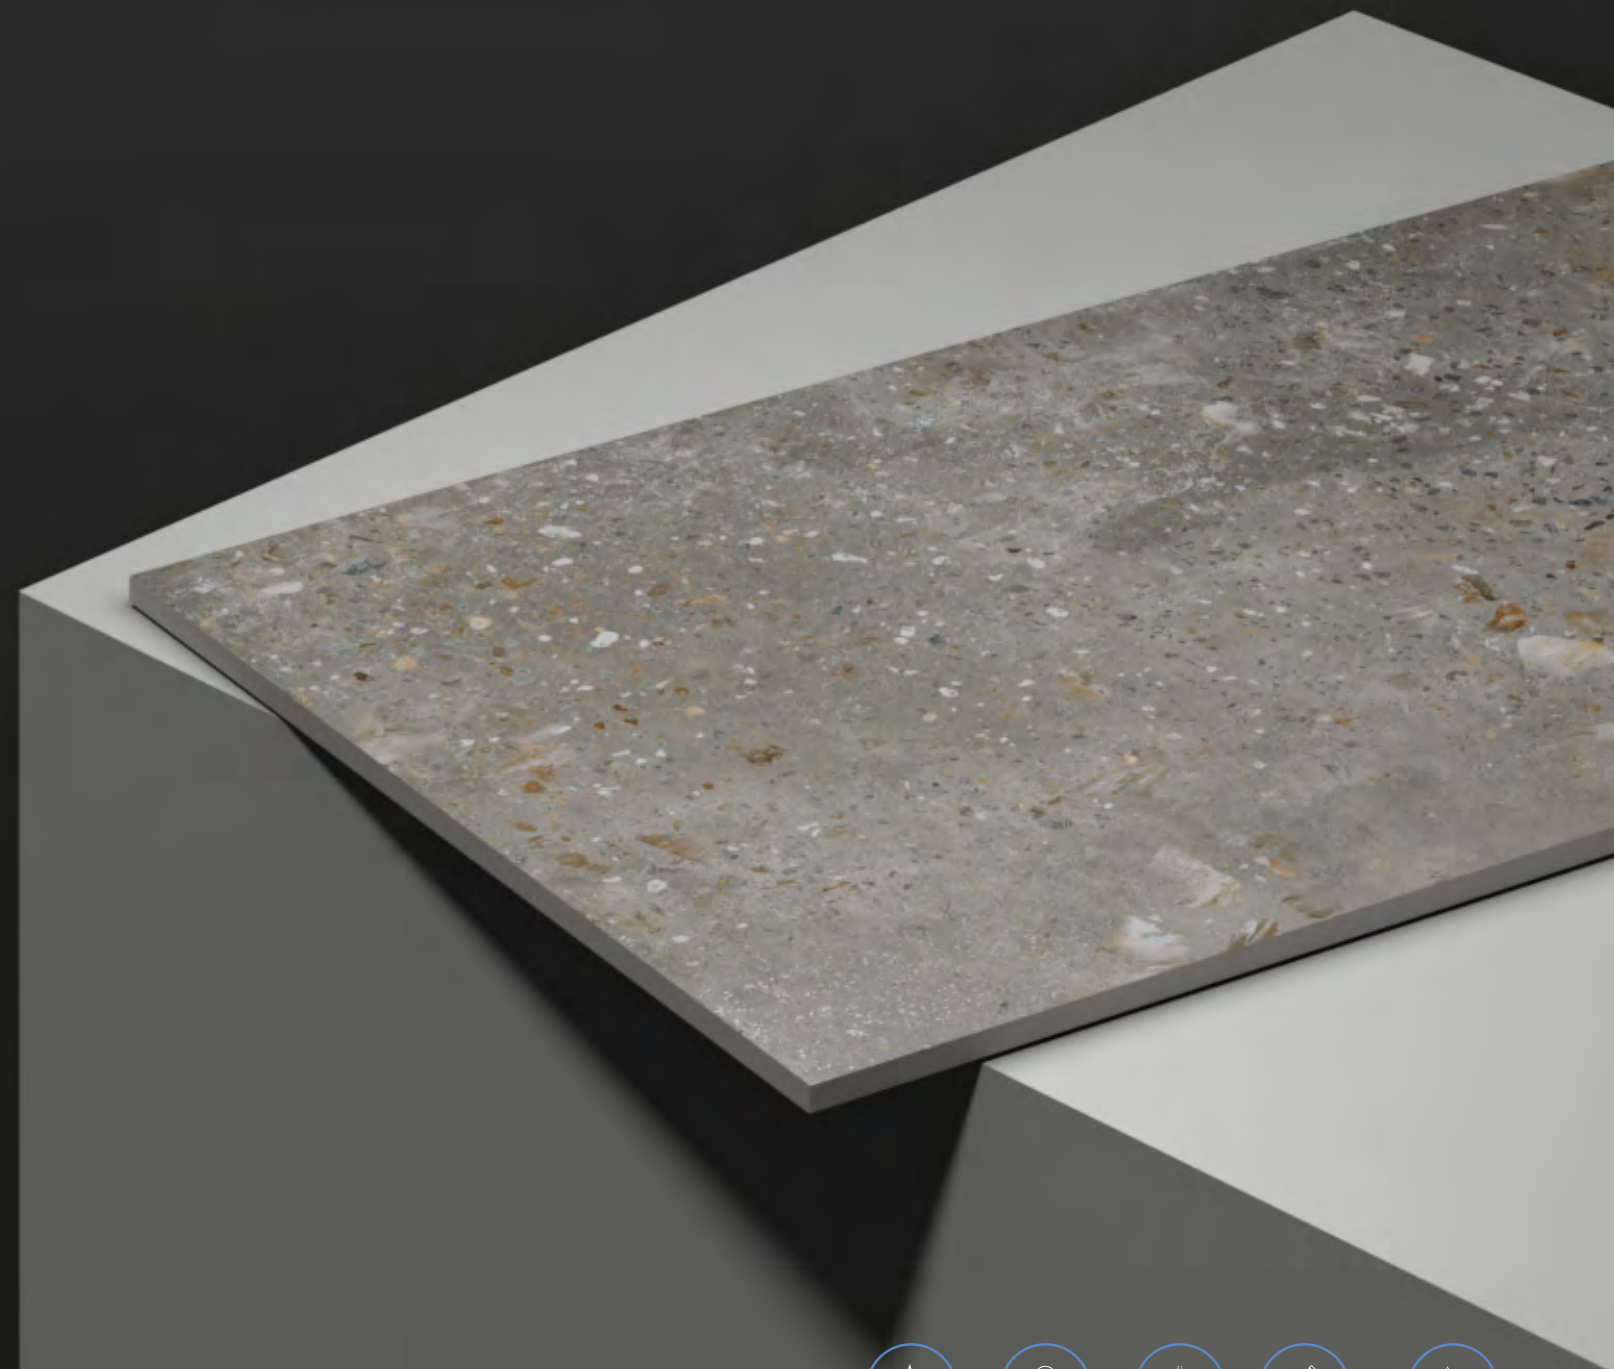

"The trading partner of the 21st century"

CARVE TERRAZO GREY

CRVING
600X1200MM

● Carving Area

Hygienic Surfaces

Unalterable Colours

Heat Resistant

Chemical Resistant