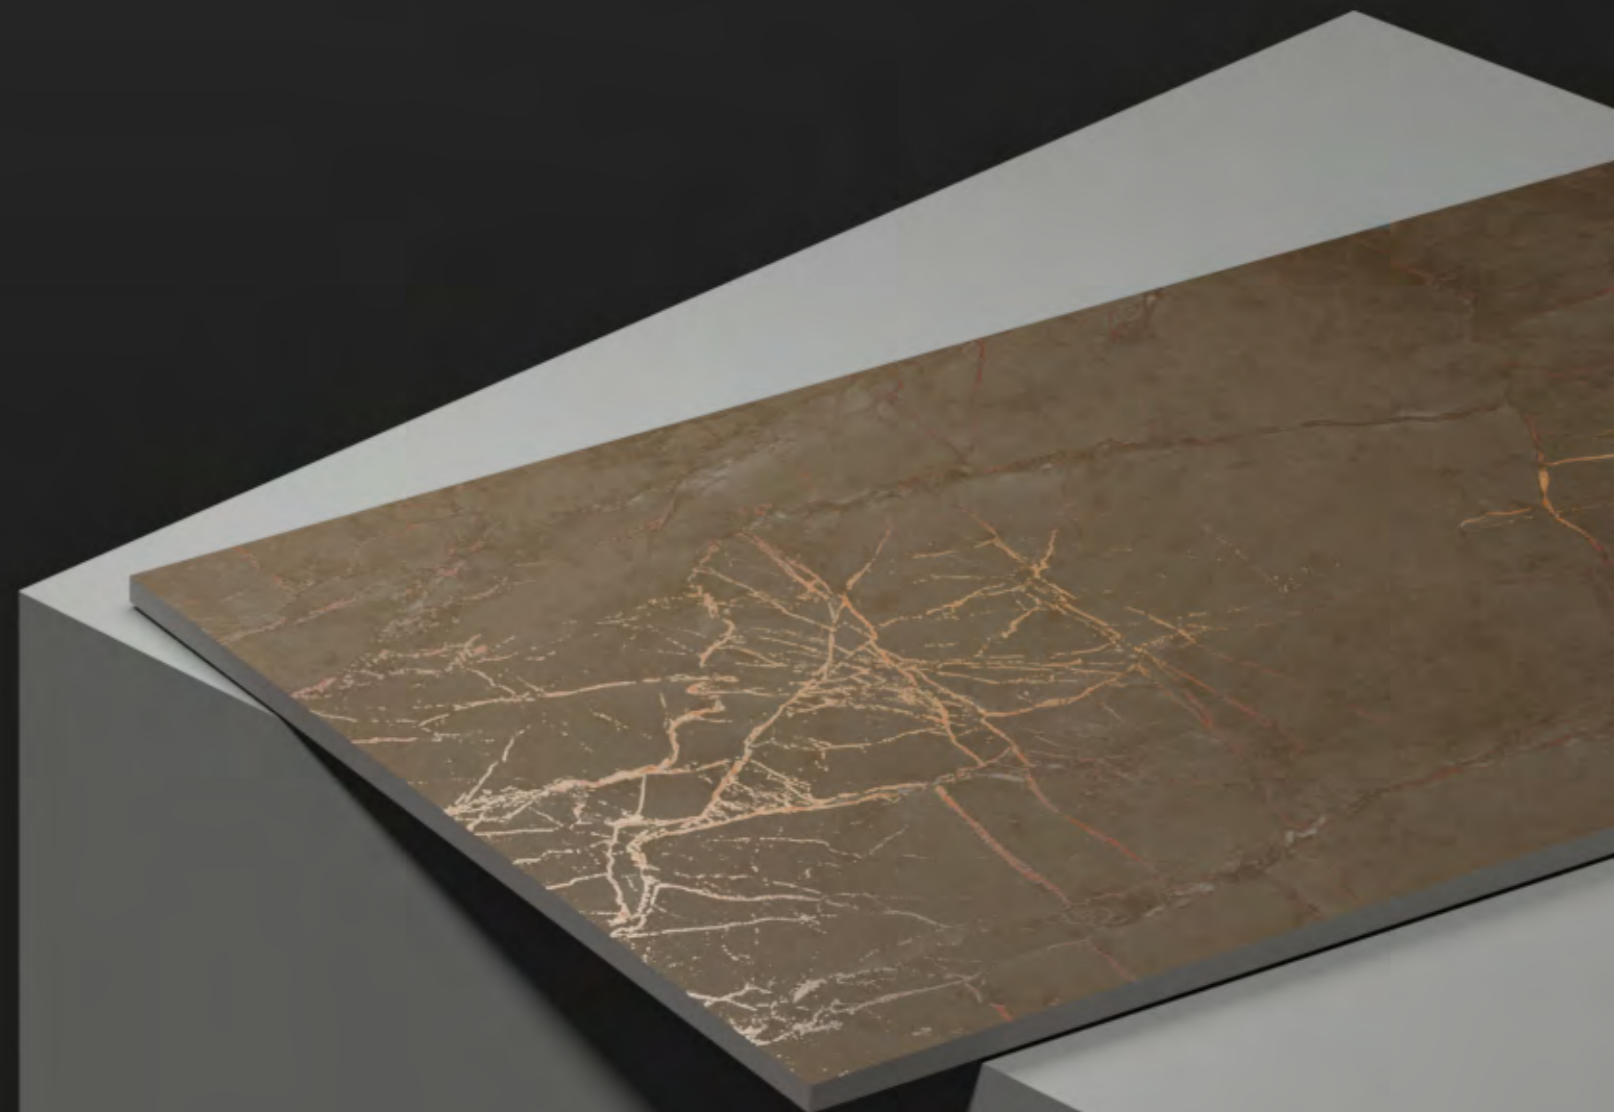

KISHEL

"The trading partner of the 21st century"

CARVE MEXICO BROWN

CRVING
600X1200MM

● Carving Area

Hygienic Surfaces

Unalterable Colours

Heat Resistant