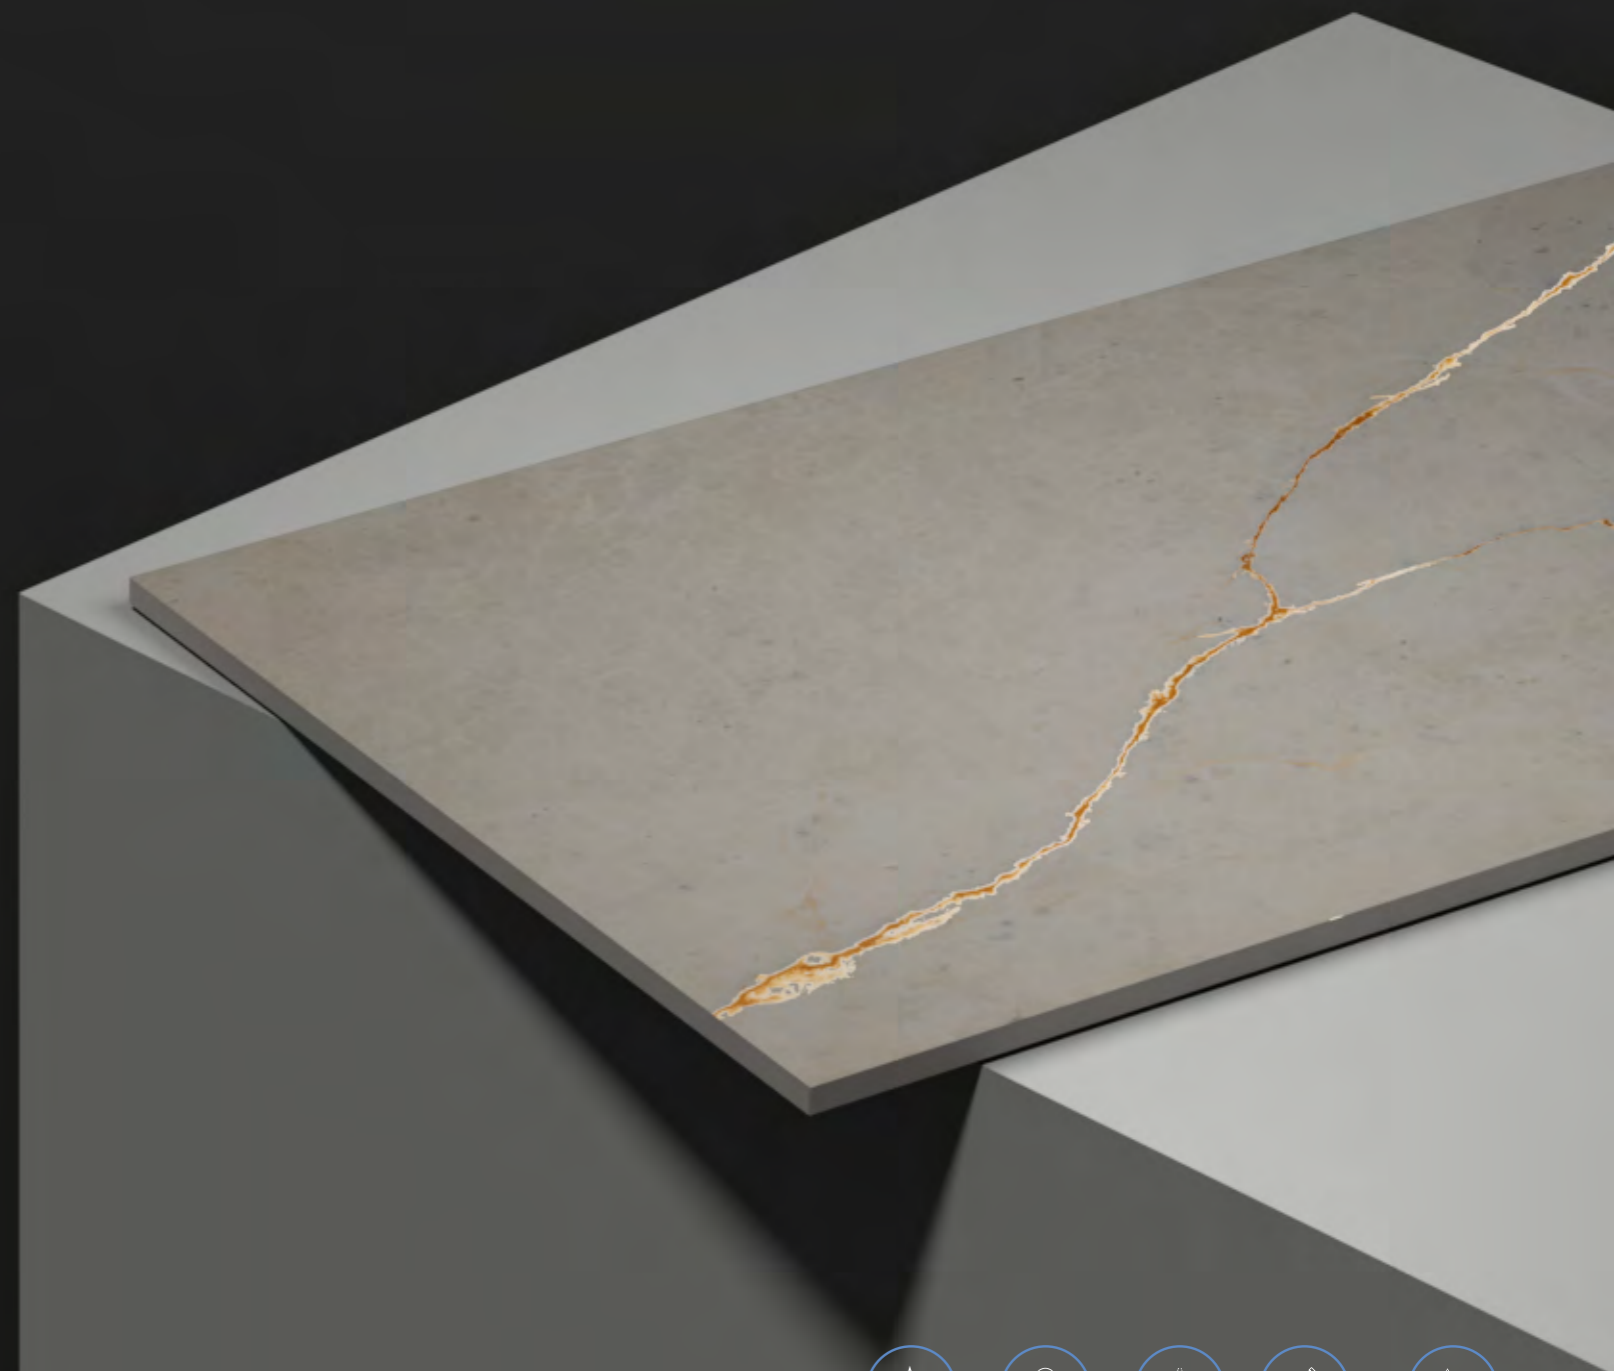

Hygienic Surfaces

Unalterable Colours

Heat Resistant

Chemical Resistant

Environmental Friendly