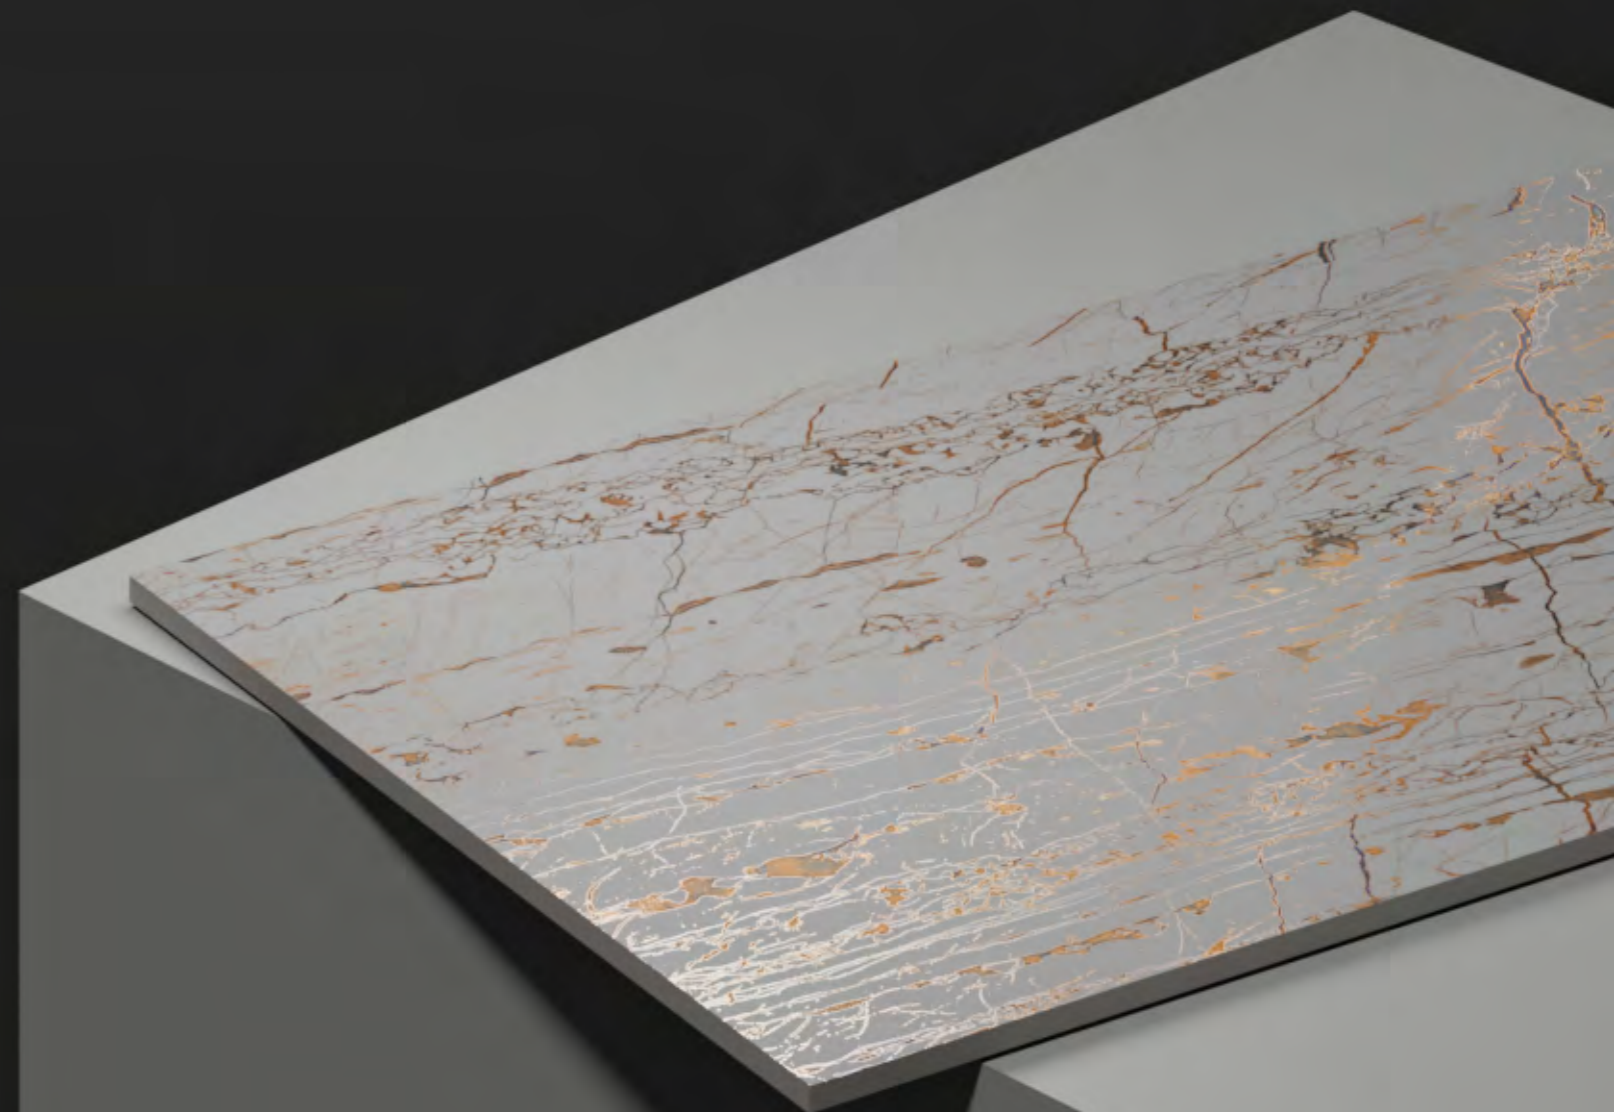

Chemical Resistant

Environmental Friendly

KISHEL

"The trading partner of the 21st century"

CARVE MARIYAN BEIGE

CRVING
600X1200MM

● Carving Area

Hygienic Surfaces