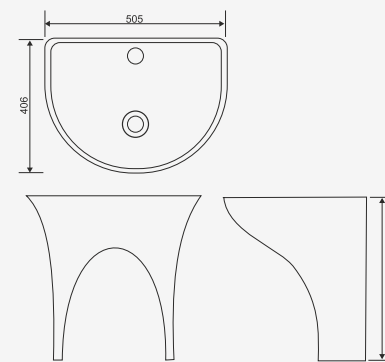

**DIAMANT 306**

L W H  
403mm 502mm 125mm

TABLE TOP BASIN

TABLE TOP

TABLE TOP

TABLE TOP

TABLE TOP

TABLE TOP

L W H  
417mm 530mm 815mm

PEDESTAL  
WASH BASIN

**BAJO 415**

L W H  
476mm 596mm 815mm

**LOTUS 416**

L W H  
475mm 616mm 890mm

“QUALITY IS REMEMBER LONG  
AFTER  
THE PRICE IS FORGOTTEN.”

WASH BASIN  
HALF PEDESTAL

## ONE PIECE WASH BASIN

HALF PEDESTAL  
WASH BASIN

HALF PEDESTAL  
WASH BASIN

**ALTURA 501**

L W H  
366mm 358mm 282mm

**OBOR 505**

L W H  
454mm 500mm 302mm

**MASIVE 503**

L W H  
406mm 505mm 390mm

**PATRAT 506**

L W H  
375mm 402mm 310mm

**LAGO 504**

L W H  
423mm 477mm 258mm

**FIZZIY 507**

L W H  
445mm 510mm 203mm

**WALL MOUNTED BASIN**