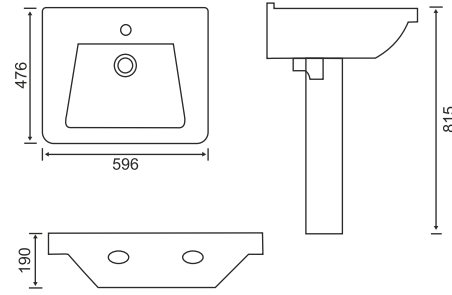

**DIAMANT 306**

L W H  
403mm 502mm 125mm

TABLE TOP BASIN

TABLE TOP

TABLE TOP

TABLE TOP

TABLE TOP

TABLE TOP

**L W H**  
420mm 525mm 906mm

**PAR 409**

**L W H**  
460mm 600mm 925mm

**ADIOS 407**

**L W H**  
410mm 560mm 878mm

**ROBER 410**

**L W H**  
425mm 590mm 860mm

PEDESTAL  
WASH BASIN

PEDESTAL  
WASH BASIN

**SATIS 411**

L W H  
510mm 410mm 865mm

**ENTRO 412**

L W H  
456mm 566mm 880mm

**CAPIO 413**

L W H  
460mm 635mm 866mm

**RAPIO 414**

L W H  
417mm 530mm 815mm

PEDESTAL  
WASH BASIN

**BAJO 415**

L W H  
476mm 596mm 815mm

**LOTUS 416**

L W H  
475mm 616mm 890mm

“QUALITY IS REMEMBER LONG  
AFTER  
THE PRICE IS FORGOTTEN.”

WASH BASIN  
HALF PEDESTAL