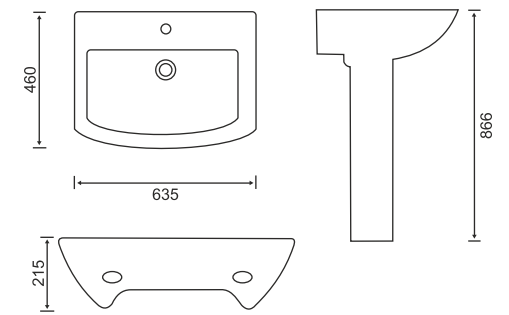

**DIAMANT 306**

L W H  
403mm 502mm 125mm

TABLE TOP BASIN

TABLE TOP

TABLE TOP

TABLE TOP

TABLE TOP

TABLE TOP

**L W H**  
420mm 525mm 906mm

**PAR 409**

**L W H**  
460mm 600mm 925mm

**ADIOS 407**

**L W H**  
410mm 560mm 878mm

**ROBER 410**

**L W H**  
425mm 590mm 860mm

PEDESTAL  
WASH BASIN

PEDESTAL  
WASH BASIN

**SATIS 411**

L W H  
510mm 410mm 865mm

**ENTRO 412**

L W H  
456mm 566mm 880mm

**CAPIO 413**

L W H  
460mm 635mm 866mm

**RAPIO 414**

L W H  
417mm 530mm 815mm

PEDESTAL  
WASH BASIN

**BAJO 415**

L W H  
476mm 596mm 815mm

**LOTUS 416**

L W H  
475mm 616mm 890mm

“QUALITY IS REMEMBER LONG  
AFTER  
THE PRICE IS FORGOTTEN.”

WASH BASIN  
HALF PEDESTAL