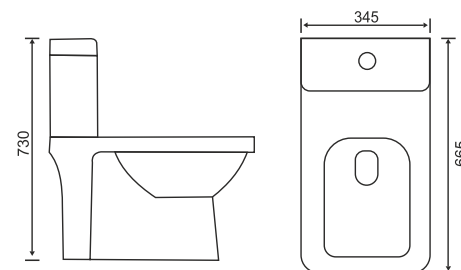

### SWE BAGNO 108

Wall Dis.: 225 mm

Trap: S & P

Flushing: Wash Down  
Instruction: Available with  
Slow Motion Cover

**L**     **W**     **H**  
655mm   355mm   735mm

### SWE SECO 106

Wall Dis.: 225 mm

Trap: S

Flushing: Wash Down  
Instruction: Available with  
Slow Motion Cover

**L**     **W**     **H**  
730 mm   345mm   665mm

### SWE MAGNUS 109

Wall Dis.: 225

Trap: S

Flushing: Wash Down  
Instruction: Available with  
Slow Motion Cover

**L**     **W**     **H**  
715mm   360mm   720mm

ONE PCS  
CLOSET

ONE PCS  
CLOSET

**DIAMANT 306**

L W H  
403mm 502mm 125mm

TABLE TOP BASIN

TABLE TOP

TABLE TOP

TABLE TOP

TABLE TOP

TABLE TOP