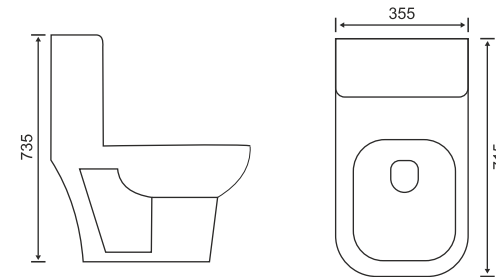

### SWE ORO 103

Wall Dis.: 225 mm  
Trap: S  
Flushing: Wash Down  
Instruction: Available with  
Slow Motion Cover

**L** **W** **H**  
715mm 390mm 380mm

### SWE MARCO 104

Wall Dis.: 225 mm  
Trap: S & P  
Flushing: Wash Down  
Instruction: Available with  
Slow Motion Cover

**L** **W** **H**  
695mm 360mm 725mm

ONE PCS  
CLOSET

ONE PCS  
CLOSET

### SWE MARCO 107

Wall Dis.: 225 mm

Trap: S & P

Flushing: Wash Down  
Instruction: Available with  
Slow Motion Cover

**L**     **W**     **H**  
715mm   355mm   735mm

**DIAMANT 306**

L W H  
403mm 502mm 125mm

TABLE TOP BASIN

TABLE TOP

TABLE TOP

TABLE TOP

TABLE TOP

TABLE TOP