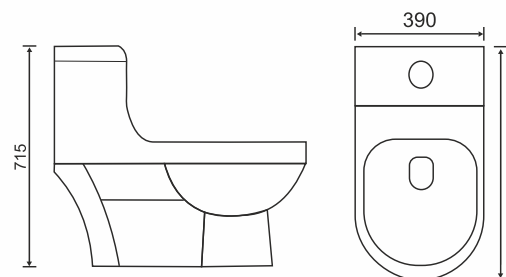

### SWE ALMA 101

Wall Dis.: 225 mm  
Trap: S  
Flushing: Wash Down  
Instruction: Available with  
Slow Motion Cover

**L** **W** **H**  
710mm 385mm 705mm

### SWE RATON 102

Wall Dis.: 225mm  
Trap: S & P  
Flushing: Wash Down  
Instruction: Available with  
Slow Motion Cover

**L** **W** **H**  
725 mm 390mm 685mm

### SWE ORO 103

Wall Dis.: 225 mm  
Trap: S  
Flushing: Wash Down  
Instruction: Available with  
Slow Motion Cover

**L** **W** **H**  
715mm 390mm 380mm

### SWE MARCO 104

Wall Dis.: 225 mm  
Trap: S & P  
Flushing: Wash Down  
Instruction: Available with  
Slow Motion Cover

**L** **W** **H**  
695mm 360mm 725mm

ONE PCS  
CLOSET

ONE PCS  
CLOSET