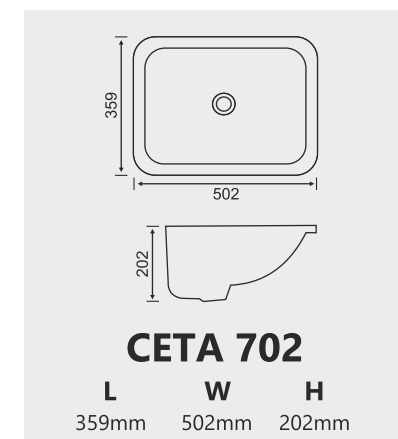

L W H  
406mm 505mm 390mm

**PATRAT 506**

L W H  
375mm 402mm 310mm

**LAGO 504**

L W H  
423mm 477mm 258mm

**FIZZIY 507**

L W H  
445mm 510mm 203mm

**WALL MOUNTED BASIN**

**L W H**  
346mm 344mm 149mm

**LEXEC 605**

**L W H**  
400mm 400mm 215mm

**DIEP 606**

**L W H**  
290mm 340mm 125mm

HALF PEDESTAL  
WASH BASIN

HALF PEDESTAL  
WASH BASIN

UNDER TOP  
COUNTER BASIN

HALF PEDESTAL  
WASH BASIN

WATER CLOSET

WATER CLOSET

**CONCEALD 801**

L	W	H
480mm	375mm	410mm

**SAGA EWC S'' 802**

L	W	H
485mm	378mm	422mm

**SAGA EWC P'' 802**

L	W	H
472mm	374mm	415mm

WATER CLOSET

**SAGA EWC P'' 802 (Export)**

**L W H**  
472mm 374mm 415mm

**ANGLO 803**

**L W H**  
482mm 368mm 420mm

**EUROPA 804**

**L W H**  
565mm 355mm 410mm