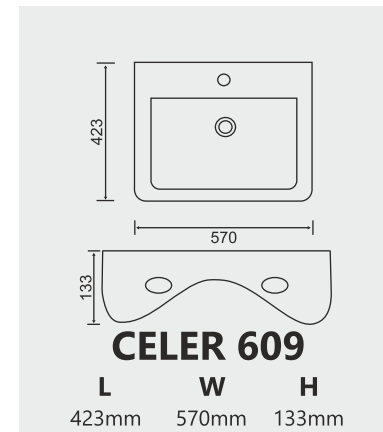

L W H  
406mm 505mm 390mm

**PATRAT 506**

L W H  
375mm 402mm 310mm

**LAGO 504**

L W H  
423mm 477mm 258mm

**FIZZIY 507**

L W H  
445mm 510mm 203mm

**WALL MOUNTED BASIN**

**L W H**  
346mm 344mm 149mm

**LEXEC 605**

**L W H**  
400mm 400mm 215mm

**DIEP 606**

**L W H**  
290mm 340mm 125mm

HALF PEDESTAL  
WASH BASIN

HALF PEDESTAL  
WASH BASIN

UNDER TOP  
COUNTER BASIN

HALF PEDESTAL  
WASH BASIN

WATER CLOSET

WATER CLOSET

**CONCEALD 801**

L	W	H
480mm	375mm	410mm

**SAGA EWC S'' 802**

L	W	H
485mm	378mm	422mm

**SAGA EWC P'' 802**

L	W	H
472mm	374mm	415mm

WATER CLOSET

**SAGA EWC P'' 802 (Export)**

**L W H**  
472mm 374mm 415mm

**ANGLO 803**

**L W H**  
482mm 368mm 420mm

**EUROPA 804**

**L W H**  
565mm 355mm 410mm