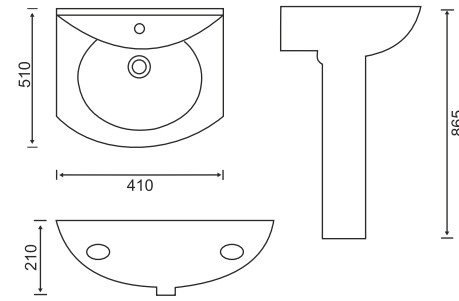

SATIS 411

L W H
510mm 410mm 865mm