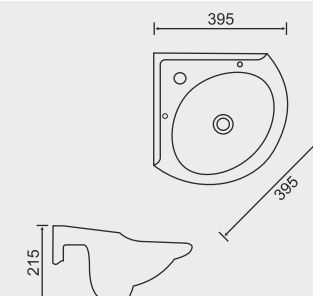

## ONE PIECE WASH BASIN

HALF PEDESTAL  
WASH BASIN

HALF PEDESTAL  
WASH BASIN

**ALTURA 501**

L W H  
366mm 358mm 282mm

**OBOR 505**

L W H  
454mm 500mm 302mm

**MASIVE 503**

L W H  
406mm 505mm 390mm

**PATRAT 506**

L W H  
375mm 402mm 310mm

**LAGO 504**

L W H  
423mm 477mm 258mm

**FIZZIY 507**

L W H  
445mm 510mm 203mm

**WALL MOUNTED BASIN**

**HALF PEDESTAL  
WASH BASIN**

**ZONE 601**

**L W H**  
320mm 522mm 188mm

**BLESK 602**

**L W H**  
350mm 470mm 194mm

**CLASICO 603**

**L W H**  
315mm 475mm 212mm

**TRIGON 604**

**L W H**  
346mm 344mm 149mm

**LEXEC 605**

**L W H**  
400mm 400mm 215mm

**DIEP 606**

**L W H**  
290mm 340mm 125mm

HALF PEDESTAL  
WASH BASIN

HALF PEDESTAL  
WASH BASIN

UNDER TOP  
COUNTER BASIN