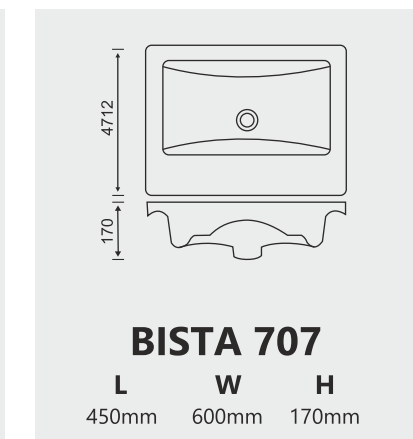

HALF PEDESTAL
WASH BASIN