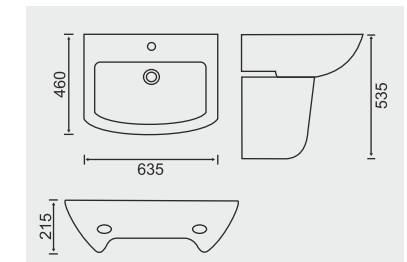

L W H  
417mm 530mm 815mm

PEDESTAL  
WASH BASIN

**BAJO 415**

L W H  
476mm 596mm 815mm

**LOTUS 416**

L W H  
475mm 616mm 890mm

“QUALITY IS REMEMBER LONG  
AFTER  
THE PRICE IS FORGOTTEN.”

WASH BASIN  
HALF PEDESTAL

HALF PEDESTAL  
WASH BASIN

**SATIS 451**

L W H  
510mm 410mm 530mm

**ENTRO 452**

L W H  
456mm 566mm 530mm

**CAPIO 453**

L W H  
460mm 635mm 535mm

HALF PEDESTAL  
WASH BASIN

**COMODO 454**

L W H  
400mm 500mm 500mm

**PAR 455**

L W H  
460mm 600mm 525mm

**BLESK 457**

L W H  
360mm 470mm 480mm

**TENEO 608**

L W H  
456mm 410mm 530mm