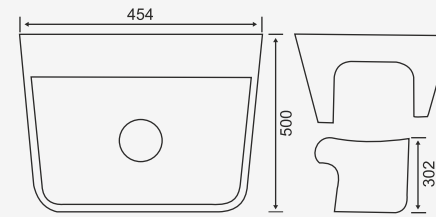

L W H  
417mm 530mm 815mm

PEDESTAL  
WASH BASIN

**BAJO 415**

L W H  
476mm 596mm 815mm

**LOTUS 416**

L W H  
475mm 616mm 890mm

“QUALITY IS REMEMBER LONG  
AFTER  
THE PRICE IS FORGOTTEN.”

WASH BASIN  
HALF PEDESTAL

## ONE PIECE WASH BASIN

HALF PEDESTAL  
WASH BASIN

HALF PEDESTAL  
WASH BASIN

**ALTURA 501**

L W H  
366mm 358mm 282mm

**OBOR 505**

L W H  
454mm 500mm 302mm

**MASIVE 503**

L W H  
406mm 505mm 390mm

**PATRAT 506**

L W H  
375mm 402mm 310mm

**LAGO 504**

L W H  
423mm 477mm 258mm

**FIZZIY 507**

L W H  
445mm 510mm 203mm

**WALL MOUNTED BASIN**