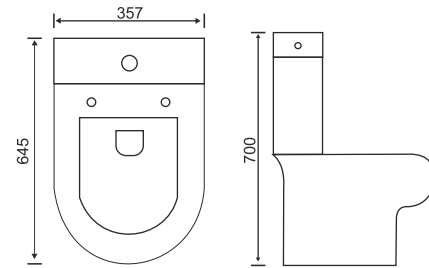

SWE RATT 116

Wall Dis.: 225 mm
Trap: S
Flushing: **Siphonic 4D Rimless**
Instruction: Available with
Slow Motion Cover

L W H
645mm 357mm 700mm