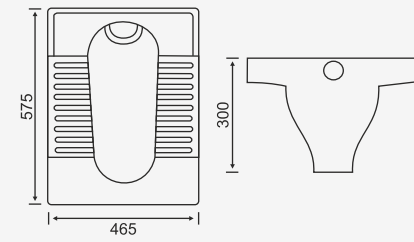

**L W H**  
346mm 344mm 149mm

**LEXEC 605**

**L W H**  
400mm 400mm 215mm

**DIEP 606**

**L W H**  
290mm 340mm 125mm

HALF PEDESTAL  
WASH BASIN

HALF PEDESTAL  
WASH BASIN

UNDER TOP  
COUNTER BASIN

HALF PEDESTAL  
WASH BASIN

WATER CLOSET

WATER CLOSET

**CONCEALD 801**

L	W	H
480mm	375mm	410mm

**SAGA EWC S'' 802**

L	W	H
485mm	378mm	422mm

**SAGA EWC P'' 802**

L	W	H
472mm	374mm	415mm

WATER CLOSET

**SAGA EWC P'' 802 (Export)**

**L W H**  
472mm 374mm 415mm

**ANGLO 803**

**L W H**  
482mm 368mm 420mm

**EUROPA 804**

**L W H**  
565mm 355mm 410mm

**PAN**

PAN

PAN

**ORISSA PAN 23" 901**

**L W H**  
575mm 465mm 300mm

**AQUA PAN 904**

**L W H**  
525mm 420mm 242mm

**ORISSA PAN 21" 902**