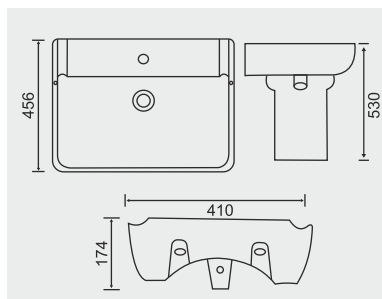

L W H  
417mm 530mm 815mm

PEDESTAL  
WASH BASIN

**BAJO 415**

L W H  
476mm 596mm 815mm

**LOTUS 416**

L W H  
475mm 616mm 890mm

“QUALITY IS REMEMBER LONG  
AFTER  
THE PRICE IS FORGOTTEN.”

WASH BASIN  
HALF PEDESTAL

HALF PEDESTAL  
WASH BASIN

**SATIS 451**

L W H  
510mm 410mm 530mm

**ENTRO 452**

L W H  
456mm 566mm 530mm

**CAPIO 453**

L W H  
460mm 635mm 535mm

HALF PEDESTAL  
WASH BASIN

**COMODO 454**

L W H  
400mm 500mm 500mm

**PAR 455**

L W H  
460mm 600mm 525mm

**BLESK 457**

L W H  
360mm 470mm 480mm

**TENEO 608**

L W H  
456mm 410mm 530mm

L W H  
406mm 505mm 390mm

**PATRAT 506**

L W H  
375mm 402mm 310mm

**LAGO 504**

L W H  
423mm 477mm 258mm

**FIZZIY 507**

L W H  
445mm 510mm 203mm

**WALL MOUNTED BASIN**