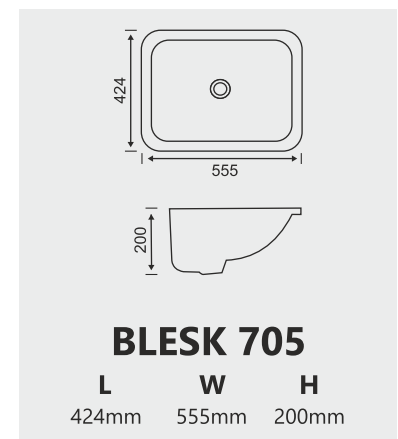

HALF PEDESTAL
WASH BASIN