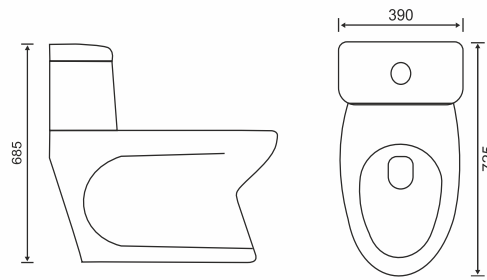

### SWE ALMA 101

Wall Dis.: 225 mm  
Trap: S  
Flushing: Wash Down  
Instruction: Available with  
Slow Motion Cover

**L** **W** **H**  
710mm 385mm 705mm

### SWE RATON 102

Wall Dis.: 225mm  
Trap: S & P  
Flushing: Wash Down  
Instruction: Available with  
Slow Motion Cover

**L** **W** **H**  
725 mm 390mm 685mm

### SWE ORO 103

Wall Dis.: 225 mm  
Trap: S  
Flushing: Wash Down  
Instruction: Available with  
Slow Motion Cover

**L** **W** **H**  
715mm 390mm 380mm