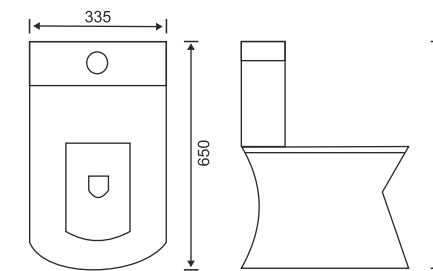

SWE CUBE 120

Wall Dis.: 225 & 300 mm
Trap: S
Flushing: Wash Down
Instruction: Available with
Slow Motion Cover

L W H
650mm 335mm 760mm