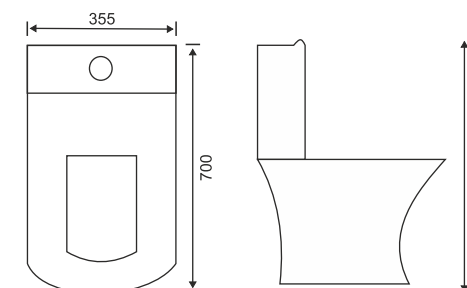

SWE PATRAT 121

Wall Dis.: 225 & 300 mm
Trap: S
Flushing: **Siphonic 4D**
Instruction: Available with
Slow Motion Cover

L W H
700mm 355mm 750mm