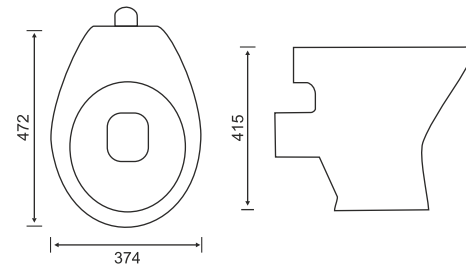

L W H  
406mm 505mm 390mm

**PATRAT 506**

L W H  
375mm 402mm 310mm

**LAGO 504**

L W H  
423mm 477mm 258mm

**FIZZIY 507**

L W H  
445mm 510mm 203mm

**WALL MOUNTED BASIN**

**L W H**  
346mm 344mm 149mm

**LEXEC 605**

**L W H**  
400mm 400mm 215mm

**DIEP 606**

**L W H**  
290mm 340mm 125mm

HALF PEDESTAL  
WASH BASIN

HALF PEDESTAL  
WASH BASIN

UNDER TOP  
COUNTER BASIN

HALF PEDESTAL  
WASH BASIN

WATER CLOSET

WATER CLOSET

**CONCEALD 801**

L	W	H
480mm	375mm	410mm

**SAGA EWC S'' 802**

L	W	H
485mm	378mm	422mm

**SAGA EWC P'' 802**

L	W	H
472mm	374mm	415mm

WATER CLOSET

**SAGA EWC P'' 802 (Export)**

**L W H**  
472mm 374mm 415mm

**ANGLO 803**

**L W H**  
482mm 368mm 420mm

**EUROPA 804**

**L W H**  
565mm 355mm 410mm