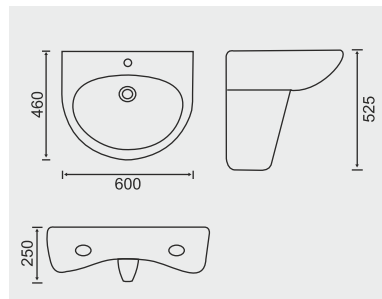

**DIAMANT 306**

L W H  
403mm 502mm 125mm

TABLE TOP BASIN

TABLE TOP

TABLE TOP

TABLE TOP

TABLE TOP

TABLE TOP

L W H  
417mm 530mm 815mm

PEDESTAL  
WASH BASIN

**BAJO 415**

L W H  
476mm 596mm 815mm

**LOTUS 416**

L W H  
475mm 616mm 890mm

“QUALITY IS REMEMBER LONG  
AFTER  
THE PRICE IS FORGOTTEN.”

WASH BASIN  
HALF PEDESTAL

HALF PEDESTAL  
WASH BASIN

**SATIS 451**

L W H  
510mm 410mm 530mm

**ENTRO 452**

L W H  
456mm 566mm 530mm

**CAPIO 453**

L W H  
460mm 635mm 535mm

HALF PEDESTAL  
WASH BASIN

**COMODO 454**

L W H  
400mm 500mm 500mm

**PAR 455**

L W H  
460mm 600mm 525mm

**BLESK 457**

L W H  
360mm 470mm 480mm

**TENEO 608**

L W H  
456mm 410mm 530mm