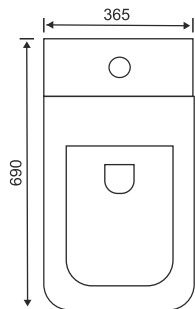

### SWE DURA 114

Wall Dis.: 225 mm

Trap: S

Flushing: Wash Down

Instruction: Available with  
Slow Motion Cover

L	W	H
680mm	350mm	740mm

ONE PCS  
CLOSET

ONE PCS  
CLOSET

### SWE PIANO 115

Wall Dis .: 225 mm

Trap : S

Flushing : Wash Down

Instruction : Available with  
Slow Motion Cover

L	W	H
690mm	365mm	760mm

ONE PCS  
CLOSET

ONE PCS  
CLOSET

**DIAMANT 306**

L W H  
403mm 502mm 125mm

TABLE TOP BASIN

TABLE TOP

TABLE TOP

TABLE TOP

TABLE TOP

TABLE TOP