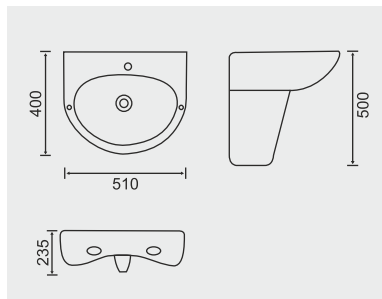

**DIAMANT 306**

L W H  
403mm 502mm 125mm

TABLE TOP BASIN

TABLE TOP

TABLE TOP

TABLE TOP

TABLE TOP

TABLE TOP

L W H  
417mm 530mm 815mm

PEDESTAL  
WASH BASIN

**BAJO 415**

L W H  
476mm 596mm 815mm

**LOTUS 416**

L W H  
475mm 616mm 890mm

“QUALITY IS REMEMBER LONG  
AFTER  
THE PRICE IS FORGOTTEN.”

WASH BASIN  
HALF PEDESTAL

HALF PEDESTAL  
WASH BASIN

**SATIS 451**

L W H  
510mm 410mm 530mm

**ENTRO 452**

L W H  
456mm 566mm 530mm

**CAPIO 453**

L W H  
460mm 635mm 535mm

HALF PEDESTAL  
WASH BASIN

**COMODO 454**

L W H  
400mm 500mm 500mm

**PAR 455**

L W H  
460mm 600mm 525mm

**BLESK 457**

L W H  
360mm 470mm 480mm

**TENEO 608**

L W H  
456mm 410mm 530mm