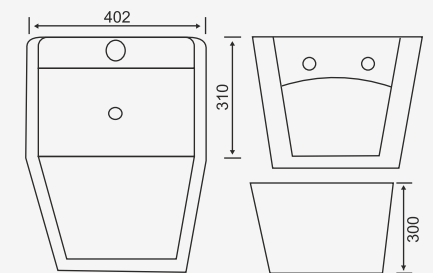

**DIAMANT 306**

L W H  
403mm 502mm 125mm

TABLE TOP BASIN

TABLE TOP

TABLE TOP

TABLE TOP

TABLE TOP

TABLE TOP

L W H  
417mm 530mm 815mm

PEDESTAL  
WASH BASIN

**BAJO 415**

L W H  
476mm 596mm 815mm

**LOTUS 416**

L W H  
475mm 616mm 890mm

“QUALITY IS REMEMBER LONG  
AFTER  
THE PRICE IS FORGOTTEN.”

WASH BASIN  
HALF PEDESTAL

## ONE PIECE WASH BASIN

HALF PEDESTAL  
WASH BASIN

HALF PEDESTAL  
WASH BASIN

**ALTURA 501**

L W H  
366mm 358mm 282mm

**OBOR 505**

L W H  
454mm 500mm 302mm

**MASIVE 503**

L W H  
406mm 505mm 390mm

**PATRAT 506**

L W H  
375mm 402mm 310mm

**LAGO 504**

L W H  
423mm 477mm 258mm

**FIZZIY 507**

L W H  
445mm 510mm 203mm

**WALL MOUNTED BASIN**