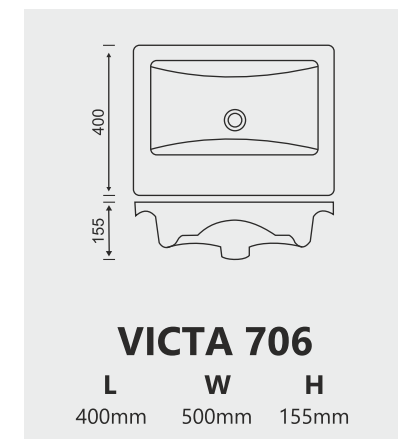

L W H  
406mm 505mm 390mm

**PATRAT 506**

L W H  
375mm 402mm 310mm

**LAGO 504**

L W H  
423mm 477mm 258mm

**FIZZIY 507**

L W H  
445mm 510mm 203mm

**WALL MOUNTED BASIN**

**L W H**  
346mm 344mm 149mm

**LEXEC 605**

**L W H**  
400mm 400mm 215mm

**DIEP 606**

**L W H**  
290mm 340mm 125mm

HALF PEDESTAL  
WASH BASIN

HALF PEDESTAL  
WASH BASIN

UNDER TOP  
COUNTER BASIN

HALF PEDESTAL  
WASH BASIN

WATER CLOSET

WATER CLOSET

**CONCEALD 801**

L	W	H
480mm	375mm	410mm

**SAGA EWC S'' 802**

L	W	H
485mm	378mm	422mm

**SAGA EWC P'' 802**

L	W	H
472mm	374mm	415mm

WATER CLOSET

**SAGA EWC P'' 802 (Export)**

**L W H**  
472mm 374mm 415mm

**ANGLO 803**

**L W H**  
482mm 368mm 420mm

**EUROPA 804**

**L W H**  
565mm 355mm 410mm