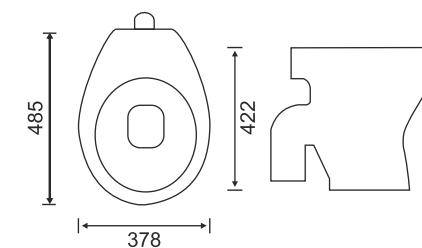

L W H  
406mm 505mm 390mm

**PATRAT 506**

L W H  
375mm 402mm 310mm

**LAGO 504**

L W H  
423mm 477mm 258mm

**FIZZIY 507**

L W H  
445mm 510mm 203mm

**WALL MOUNTED BASIN**

**L W H**  
346mm 344mm 149mm

**LEXEC 605**

**L W H**  
400mm 400mm 215mm

**DIEP 606**

**L W H**  
290mm 340mm 125mm

HALF PEDESTAL  
WASH BASIN

HALF PEDESTAL  
WASH BASIN

UNDER TOP  
COUNTER BASIN

HALF PEDESTAL  
WASH BASIN

WATER CLOSET

WATER CLOSET

**CONCEALD 801**

L	W	H
480mm	375mm	410mm

**SAGA EWC S'' 802**

L	W	H
485mm	378mm	422mm

**SAGA EWC P'' 802**

L	W	H
472mm	374mm	415mm

WATER CLOSET

**SAGA EWC P'' 802 (Export)**

**L W H**  
472mm 374mm 415mm

**ANGLO 803**

**L W H**  
482mm 368mm 420mm

**EUROPA 804**

**L W H**  
565mm 355mm 410mm