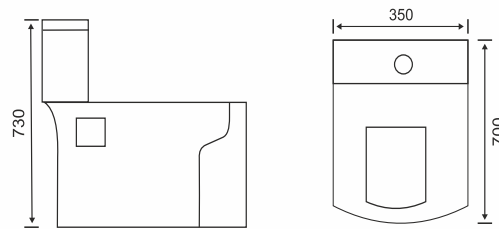

### SWE REICH 112

Wall Dis.: 225mm

Trap: S

Flushing: **siphonic**

Instruction: Available with  
Slow Motion Cover

L	W	H
700mm	390mm	660mm