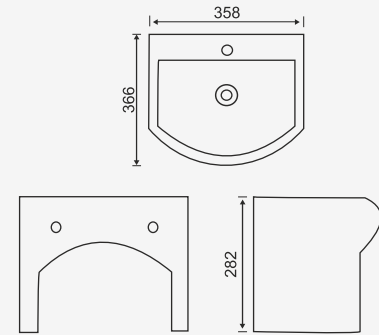

L W H  
417mm 530mm 815mm

PEDESTAL  
WASH BASIN

**BAJO 415**

L W H  
476mm 596mm 815mm

**LOTUS 416**

L W H  
475mm 616mm 890mm

“QUALITY IS REMEMBER LONG  
AFTER  
THE PRICE IS FORGOTTEN.”

WASH BASIN  
HALF PEDESTAL

**COMODO 454**

L W H  
400mm 500mm 500mm

**PAR 455**

L W H  
460mm 600mm 525mm

**BLESK 457**

L W H  
360mm 470mm 480mm

**TENEO 608**

L W H  
456mm 410mm 530mm

## ONE PIECE WASH BASIN

HALF PEDESTAL  
WASH BASIN

HALF PEDESTAL  
WASH BASIN

**ALTURA 501**

L W H  
366mm 358mm 282mm

**OBOR 505**

L W H  
454mm 500mm 302mm

**MASIVE 503**

L W H  
406mm 505mm 390mm

**PATRAT 506**

L W H  
375mm 402mm 310mm

**LAGO 504**

L W H  
423mm 477mm 258mm

**FIZZIY 507**

L W H  
445mm 510mm 203mm

**WALL MOUNTED BASIN**