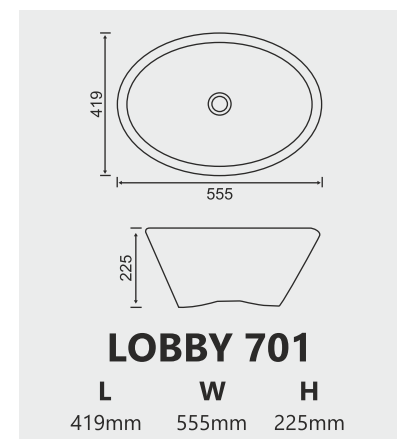

HALF PEDESTAL
WASH BASIN