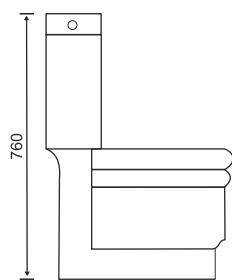

### SWE PIANO 115

Wall Dis .: 225 mm

Trap : S

Flushing : Wash Down

Instruction : Available with  
Slow Motion Cover

L	W	H
690mm	365mm	760mm

ONE PCS  
CLOSET

ONE PCS  
CLOSET