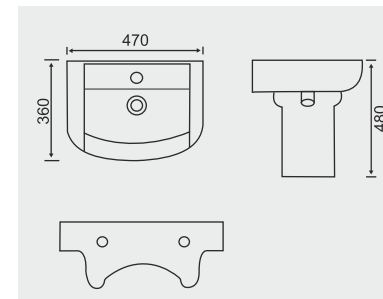

L W H  
417mm 530mm 815mm

PEDESTAL  
WASH BASIN

**BAJO 415**

L W H  
476mm 596mm 815mm

**LOTUS 416**

L W H  
475mm 616mm 890mm

“QUALITY IS REMEMBER LONG  
AFTER  
THE PRICE IS FORGOTTEN.”

WASH BASIN  
HALF PEDESTAL

HALF PEDESTAL  
WASH BASIN

**SATIS 451**

L W H  
510mm 410mm 530mm

**ENTRO 452**

L W H  
456mm 566mm 530mm

**CAPIO 453**

L W H  
460mm 635mm 535mm

HALF PEDESTAL  
WASH BASIN

**COMODO 454**

L W H  
400mm 500mm 500mm

**PAR 455**

L W H  
460mm 600mm 525mm

**BLESK 457**

L W H  
360mm 470mm 480mm

**TENEO 608**

L W H  
456mm 410mm 530mm