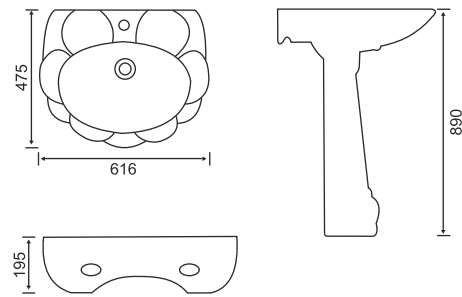

**DIAMANT 306**

L W H  
403mm 502mm 125mm

TABLE TOP BASIN

TABLE TOP

TABLE TOP

TABLE TOP

TABLE TOP

TABLE TOP

**L W H**  
420mm 525mm 906mm

**PAR 409**

**L W H**  
460mm 600mm 925mm

**ADIOS 407**

**L W H**  
410mm 560mm 878mm

**ROBER 410**

**L W H**  
425mm 590mm 860mm

PEDESTAL  
WASH BASIN

L W H  
417mm 530mm 815mm

PEDESTAL  
WASH BASIN

**BAJO 415**

L W H  
476mm 596mm 815mm

**LOTUS 416**

L W H  
475mm 616mm 890mm

“QUALITY IS REMEMBER LONG  
AFTER  
THE PRICE IS FORGOTTEN.”

WASH BASIN  
HALF PEDESTAL

HALF PEDESTAL  
WASH BASIN

**SATIS 451**

L W H  
510mm 410mm 530mm

**ENTRO 452**

L W H  
456mm 566mm 530mm

**CAPIO 453**

L W H  
460mm 635mm 535mm

HALF PEDESTAL  
WASH BASIN