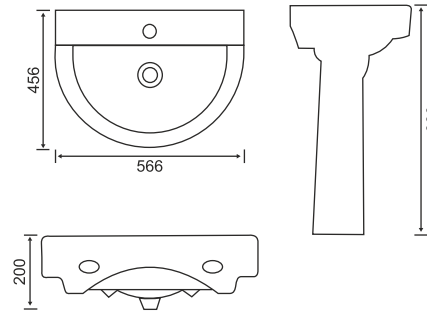

ENTRO 412

L W H
456mm 566mm 880mm