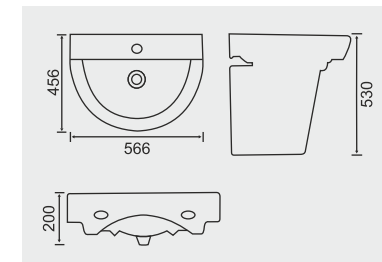

L W H  
417mm 530mm 815mm

PEDESTAL  
WASH BASIN

**BAJO 415**

L W H  
476mm 596mm 815mm

**LOTUS 416**

L W H  
475mm 616mm 890mm

“QUALITY IS REMEMBER LONG  
AFTER  
THE PRICE IS FORGOTTEN.”

WASH BASIN  
HALF PEDESTAL

HALF PEDESTAL  
WASH BASIN

**SATIS 451**

L W H  
510mm 410mm 530mm

**ENTRO 452**

L W H  
456mm 566mm 530mm

**CAPIO 453**

L W H  
460mm 635mm 535mm

HALF PEDESTAL  
WASH BASIN