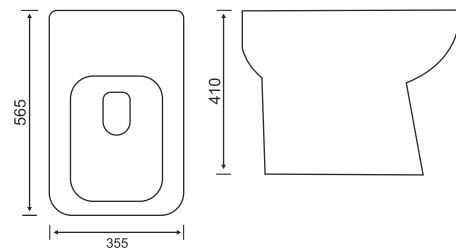

L W H  
406mm 505mm 390mm

**PATRAT 506**

L W H  
375mm 402mm 310mm

**LAGO 504**

L W H  
423mm 477mm 258mm

**FIZZIY 507**

L W H  
445mm 510mm 203mm

**WALL MOUNTED BASIN**

**L W H**  
346mm 344mm 149mm

**LEXEC 605**

**L W H**  
400mm 400mm 215mm

**DIEP 606**

**L W H**  
290mm 340mm 125mm

HALF PEDESTAL  
WASH BASIN

HALF PEDESTAL  
WASH BASIN

UNDER TOP  
COUNTER BASIN

L	W	H
472mm	374mm	415mm

WATER CLOSET

**SAGA EWC P'' 802 (Export)**

**L W H**  
472mm 374mm 415mm

**ANGLO 803**

**L W H**  
482mm 368mm 420mm

**EUROPA 804**

**L W H**  
565mm 355mm 410mm

**PAN**

PAN

PAN

**ORISSA PAN 23" 901**

**L W H**  
575mm 465mm 300mm

**AQUA PAN 904**

**L W H**  
525mm 420mm 242mm

**ORISSA PAN 21" 902**