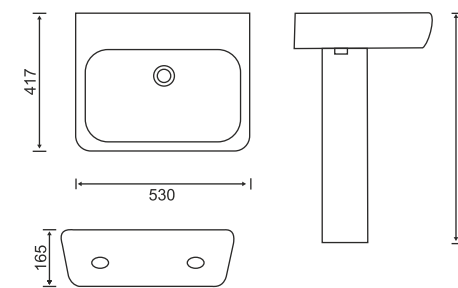

**L W H**  
420mm 525mm 906mm

**PAR 409**

**L W H**  
460mm 600mm 925mm

**ADIOS 407**

**L W H**  
410mm 560mm 878mm

**ROBER 410**

**L W H**  
425mm 590mm 860mm

PEDESTAL  
WASH BASIN

PEDESTAL  
WASH BASIN

**SATIS 411**

L W H  
510mm 410mm 865mm

**ENTRO 412**

L W H  
456mm 566mm 880mm

**CAPIO 413**

L W H  
460mm 635mm 866mm

**RAPIO 414**

L W H  
417mm 530mm 815mm

PEDESTAL  
WASH BASIN

**BAJO 415**

L W H  
476mm 596mm 815mm

**LOTUS 416**

L W H  
475mm 616mm 890mm

“QUALITY IS REMEMBER LONG  
AFTER  
THE PRICE IS FORGOTTEN.”

WASH BASIN  
HALF PEDESTAL