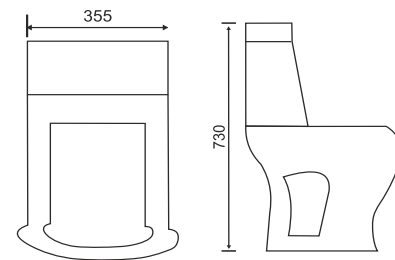

SWE CENNY 117

Wall Dis.: 225 & 300 mm
Trap: S
Flushing: **Siphonic**
Instruction: Available with
Slow Motion Cover

L W H
700mm 355mm 730mm