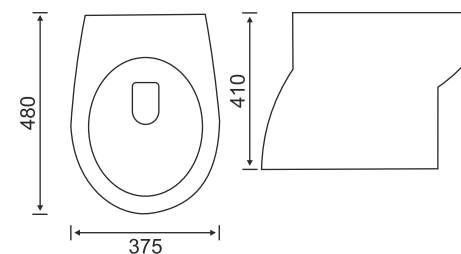

L W H  
406mm 505mm 390mm

**PATRAT 506**

L W H  
375mm 402mm 310mm

**LAGO 504**

L W H  
423mm 477mm 258mm

**FIZZIY 507**

L W H  
445mm 510mm 203mm

**WALL MOUNTED BASIN**

**L W H**  
346mm 344mm 149mm

**LEXEC 605**

**L W H**  
400mm 400mm 215mm

**DIEP 606**

**L W H**  
290mm 340mm 125mm

HALF PEDESTAL  
WASH BASIN

HALF PEDESTAL  
WASH BASIN

UNDER TOP  
COUNTER BASIN

HALF PEDESTAL  
WASH BASIN

WATER CLOSET

WATER CLOSET

**CONCEALD 801**

L	W	H
480mm	375mm	410mm

**SAGA EWC S'' 802**

L	W	H
485mm	378mm	422mm

**SAGA EWC P'' 802**

L	W	H
472mm	374mm	415mm

WATER CLOSET

**SAGA EWC P'' 802 (Export)**

**L W H**  
472mm 374mm 415mm

**ANGLO 803**

**L W H**  
482mm 368mm 420mm

**EUROPA 804**

**L W H**  
565mm 355mm 410mm