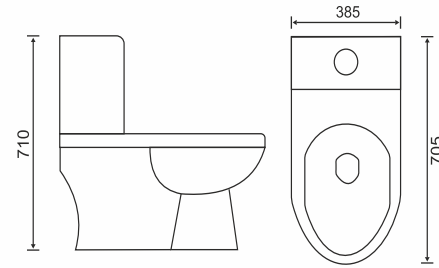

### SWE ALMA 101

Wall Dis.: 225 mm  
Trap: S  
Flushing: Wash Down  
Instruction: Available with  
Slow Motion Cover

**L** **W** **H**  
710mm 385mm 705mm