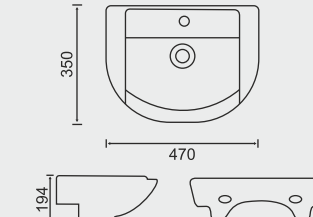

## ONE PIECE WASH BASIN

HALF PEDESTAL  
WASH BASIN

HALF PEDESTAL  
WASH BASIN

**ALTURA 501**

L W H  
366mm 358mm 282mm

**OBOR 505**

L W H  
454mm 500mm 302mm

**MASIVE 503**

L W H  
406mm 505mm 390mm

**PATRAT 506**

L W H  
375mm 402mm 310mm

**LAGO 504**

L W H  
423mm 477mm 258mm

**FIZZIY 507**

L W H  
445mm 510mm 203mm

**WALL MOUNTED BASIN**

**HALF PEDESTAL  
WASH BASIN**

**ZONE 601**

**L W H**  
320mm 522mm 188mm

**BLESK 602**

**L W H**  
350mm 470mm 194mm

**CLASICO 603**

**L W H**  
315mm 475mm 212mm

**TRIGON 604**

**L W H**  
346mm 344mm 149mm

**LEXEC 605**

**L W H**  
400mm 400mm 215mm

**DIEP 606**

**L W H**  
290mm 340mm 125mm

HALF PEDESTAL  
WASH BASIN

HALF PEDESTAL  
WASH BASIN

UNDER TOP  
COUNTER BASIN