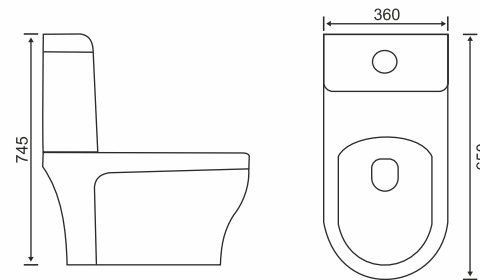

### SWE MAGNUS 109

Wall Dis.: 225

Trap: S

Flushing: Wash Down  
Instruction: Available with  
Slow Motion Cover

**L**     **W**     **H**  
715mm   360mm   720mm

ONE PCS  
CLOSET

ONE PCS  
CLOSET

### SWE PRIMER 110

Wall Dis.: 300 mm

Trap: S

Flushing: **Siphonic**

Instruction: Available with  
Slow Motion Cover

L	W	H
650mm	360mm	745mm

### SWE REICH 112

Wall Dis.: 225mm

Trap: S

Flushing: **siphonic**

Instruction: Available with  
Slow Motion Cover

L	W	H
700mm	390mm	660mm

**DIAMANT 306**

L W H  
403mm 502mm 125mm

TABLE TOP BASIN

TABLE TOP

TABLE TOP

TABLE TOP

TABLE TOP

TABLE TOP