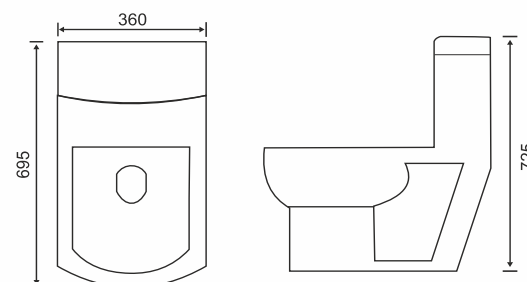

### SWE RATON 102

Wall Dis.: 225mm  
Trap: S & P  
Flushing: Wash Down  
Instruction: Available with  
Slow Motion Cover

**L** **W** **H**  
725 mm 390mm 685mm

### SWE ORO 103

Wall Dis.: 225 mm  
Trap: S  
Flushing: Wash Down  
Instruction: Available with  
Slow Motion Cover

**L** **W** **H**  
715mm 390mm 380mm

### SWE MARCO 104

Wall Dis.: 225 mm  
Trap: S & P  
Flushing: Wash Down  
Instruction: Available with  
Slow Motion Cover

**L** **W** **H**  
695mm 360mm 725mm

ONE PCS  
CLOSET

ONE PCS  
CLOSET

**DIAMANT 306**

L W H  
403mm 502mm 125mm

TABLE TOP BASIN

TABLE TOP

TABLE TOP

TABLE TOP

TABLE TOP

TABLE TOP