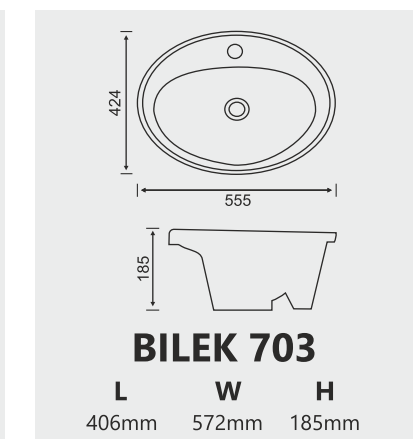

HALF PEDESTAL
WASH BASIN