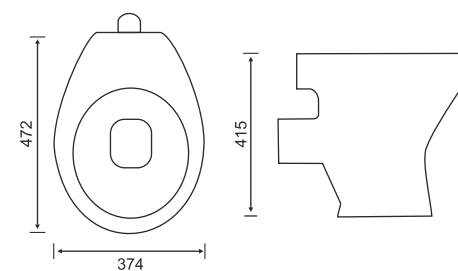

L W H  
406mm 505mm 390mm

**PATRAT 506**

L W H  
375mm 402mm 310mm

**LAGO 504**

L W H  
423mm 477mm 258mm

**FIZZIY 507**

L W H  
445mm 510mm 203mm

**WALL MOUNTED BASIN**

**L W H**  
346mm 344mm 149mm

**LEXEC 605**

**L W H**  
400mm 400mm 215mm

**DIEP 606**

**L W H**  
290mm 340mm 125mm

HALF PEDESTAL  
WASH BASIN

HALF PEDESTAL  
WASH BASIN

UNDER TOP  
COUNTER BASIN

HALF PEDESTAL  
WASH BASIN

WATER CLOSET

WATER CLOSET

**CONCEALD 801**

L	W	H
480mm	375mm	410mm

**SAGA EWC S'' 802**

L	W	H
485mm	378mm	422mm

**SAGA EWC P'' 802**

L	W	H
472mm	374mm	415mm

WATER CLOSET

**SAGA EWC P'' 802 (Export)**

**L W H**  
472mm 374mm 415mm

**ANGLO 803**

**L W H**  
482mm 368mm 420mm

**EUROPA 804**

**L W H**  
565mm 355mm 410mm