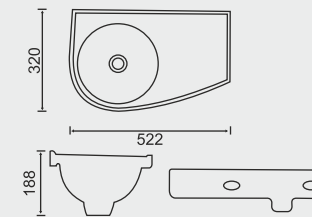

## ONE PIECE WASH BASIN

HALF PEDESTAL  
WASH BASIN

HALF PEDESTAL  
WASH BASIN

**ALTURA 501**

L W H  
366mm 358mm 282mm

**OBOR 505**

L W H  
454mm 500mm 302mm

**MASIVE 503**

L W H  
406mm 505mm 390mm

**PATRAT 506**

L W H  
375mm 402mm 310mm

**LAGO 504**

L W H  
423mm 477mm 258mm

**FIZZIY 507**

L W H  
445mm 510mm 203mm

**WALL MOUNTED BASIN**

**HALF PEDESTAL  
WASH BASIN**

**ZONE 601**

**L W H**  
320mm 522mm 188mm

**BLESK 602**

**L W H**  
350mm 470mm 194mm

**CLASICO 603**

**L W H**  
315mm 475mm 212mm

**TRIGON 604**

**L W H**  
346mm 344mm 149mm

**LEXEC 605**

**L W H**  
400mm 400mm 215mm

**DIEP 606**

**L W H**  
290mm 340mm 125mm

HALF PEDESTAL  
WASH BASIN

HALF PEDESTAL  
WASH BASIN

UNDER TOP  
COUNTER BASIN