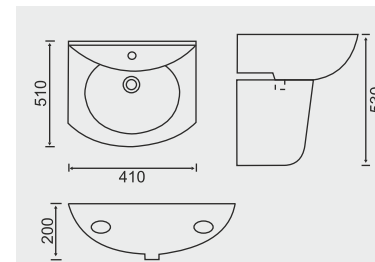

**DIAMANT 306**

L W H  
403mm 502mm 125mm

TABLE TOP BASIN

TABLE TOP

TABLE TOP

TABLE TOP

TABLE TOP

TABLE TOP

PEDESTAL  
WASH BASIN

**SATIS 411**

L W H  
510mm 410mm 865mm

**ENTRO 412**

L W H  
456mm 566mm 880mm

**CAPIO 413**

L W H  
460mm 635mm 866mm

**RAPIO 414**

L W H  
417mm 530mm 815mm

PEDESTAL  
WASH BASIN

**BAJO 415**

L W H  
476mm 596mm 815mm

**LOTUS 416**

L W H  
475mm 616mm 890mm

“QUALITY IS REMEMBER LONG  
AFTER  
THE PRICE IS FORGOTTEN.”

WASH BASIN  
HALF PEDESTAL

HALF PEDESTAL  
WASH BASIN

**SATIS 451**

L W H  
510mm 410mm 530mm

**ENTRO 452**

L W H  
456mm 566mm 530mm

**CAPIO 453**

L W H  
460mm 635mm 535mm

HALF PEDESTAL  
WASH BASIN