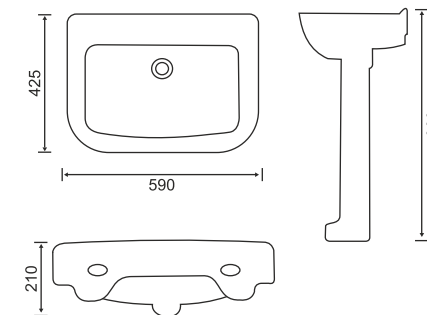

**DIAMANT 306**

L W H  
403mm 502mm 125mm

TABLE TOP BASIN

TABLE TOP

TABLE TOP

TABLE TOP

TABLE TOP

TABLE TOP

L W H  
400mm 500mm 890mm

PEDESTAL  
WASH BASIN

PEDESTAL  
WASH BASIN

**RITMO 405**

**L W H**  
471mm 605mm 975mm

**IMPERIO 408**

**L W H**  
430mm 545mm 888mm

**PIRATA 406**

**L W H**  
420mm 525mm 906mm

**PAR 409**

**L W H**  
460mm 600mm 925mm

**ADIOS 407**

**L W H**  
410mm 560mm 878mm

**ROBER 410**

**L W H**  
425mm 590mm 860mm

PEDESTAL  
WASH BASIN

L W H  
417mm 530mm 815mm

PEDESTAL  
WASH BASIN

**BAJO 415**

L W H  
476mm 596mm 815mm

**LOTUS 416**

L W H  
475mm 616mm 890mm

“QUALITY IS REMEMBER LONG  
AFTER  
THE PRICE IS FORGOTTEN.”

WASH BASIN  
HALF PEDESTAL