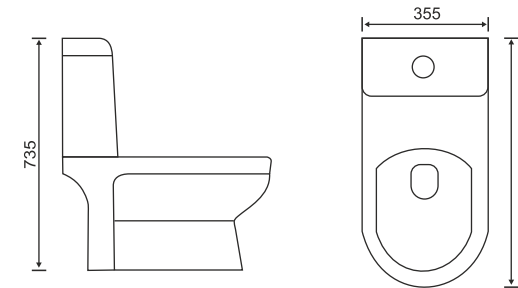

### SWE MARCO 104

Wall Dis.: 225 mm  
Trap: S & P  
Flushing: Wash Down  
Instruction: Available with  
Slow Motion Cover

**L** **W** **H**  
695mm 360mm 725mm

ONE PCS  
CLOSET

ONE PCS  
CLOSET

### SWE MARCO 107

Wall Dis.: 225 mm

Trap: S & P

Flushing: Wash Down  
Instruction: Available with  
Slow Motion Cover

**L**     **W**     **H**  
715mm   355mm   735mm

### SWE BAGNO 108

Wall Dis.: 225 mm

Trap: S & P

Flushing: Wash Down  
Instruction: Available with  
Slow Motion Cover

**L**     **W**     **H**  
655mm   355mm   735mm

**DIAMANT 306**

L W H  
403mm 502mm 125mm

TABLE TOP BASIN

TABLE TOP

TABLE TOP

TABLE TOP

TABLE TOP

TABLE TOP