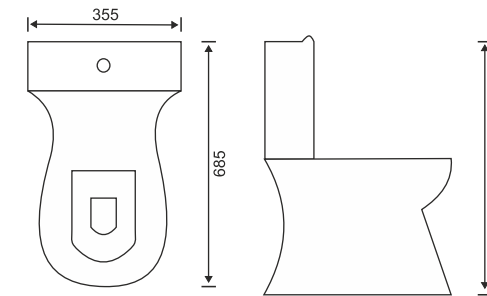

SWE FIZZY 119

Wall Dis.: 225 mm
Trap: S
Flushing: **Siphonic 4D Rimless**
Instruction: Available with
Slow Motion Cover

L W H
685mm 355mm 725mm