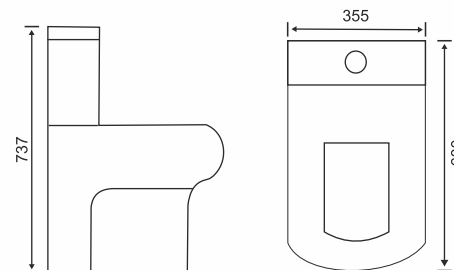

### SWE KRONE 113

Wall Dis.: 225 & 100 mm

Trap: S

Flushing: Wash Down

Instruction: Available with  
Slow Motion Cover

L	W	H
680mm	355mm	737mm

### SWE DURA 114

Wall Dis.: 225 mm

Trap: S

Flushing: Wash Down

Instruction: Available with  
Slow Motion Cover

L	W	H
680mm	350mm	740mm

ONE PCS  
CLOSET

ONE PCS  
CLOSET

**DIAMANT 306**

L W H  
403mm 502mm 125mm

TABLE TOP BASIN

TABLE TOP

TABLE TOP

TABLE TOP

TABLE TOP

TABLE TOP