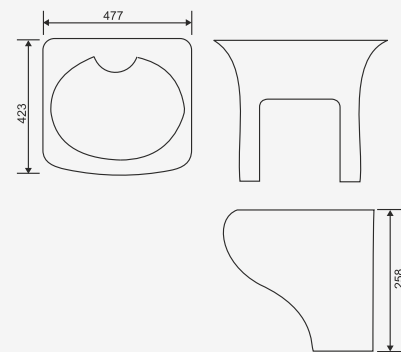

**DIAMANT 306**

L W H  
403mm 502mm 125mm

TABLE TOP BASIN

TABLE TOP

TABLE TOP

TABLE TOP

TABLE TOP

TABLE TOP

L W H  
417mm 530mm 815mm

PEDESTAL  
WASH BASIN

**BAJO 415**

L W H  
476mm 596mm 815mm

**LOTUS 416**

L W H  
475mm 616mm 890mm

“QUALITY IS REMEMBER LONG  
AFTER  
THE PRICE IS FORGOTTEN.”

WASH BASIN  
HALF PEDESTAL

## ONE PIECE WASH BASIN

HALF PEDESTAL  
WASH BASIN

HALF PEDESTAL  
WASH BASIN

**ALTURA 501**

L W H  
366mm 358mm 282mm

**OBOR 505**

L W H  
454mm 500mm 302mm

**MASIVE 503**

L W H  
406mm 505mm 390mm

**PATRAT 506**

L W H  
375mm 402mm 310mm

**LAGO 504**

L W H  
423mm 477mm 258mm

**FIZZIY 507**

L W H  
445mm 510mm 203mm

**WALL MOUNTED BASIN**